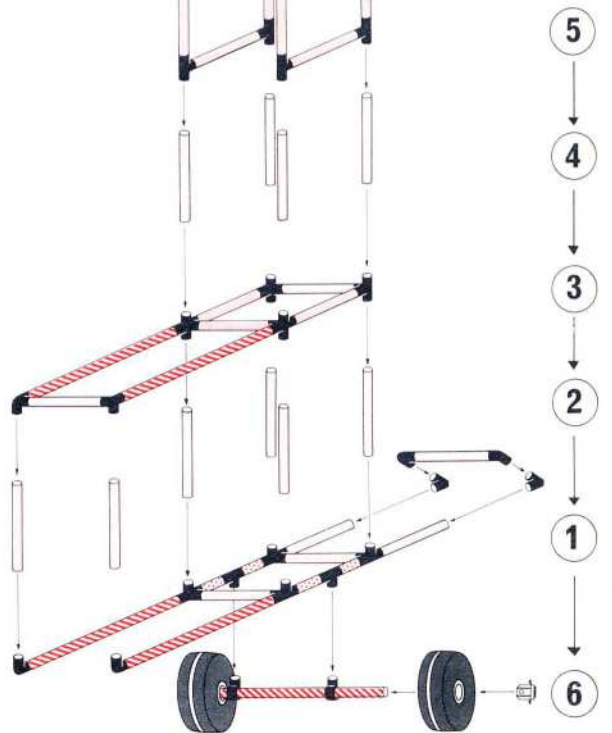

Wippe swing bascule

1 × Quadro START
+ 1 × Quadro MOBIL

3+

L 175 cm
(68.9 in.)
B 77 cm
(30.3 in.)
H 97 cm
(38.2 in.)

1.86

Rikscha rickshaw pousse - pousse

1 × Quadro START
+ 1 × Quadro MOBIL

6+

L 170 cm
(66.9 in.)
B 77 cm
(30.3 in.)
H 150 cm
(59 in.)

1.86