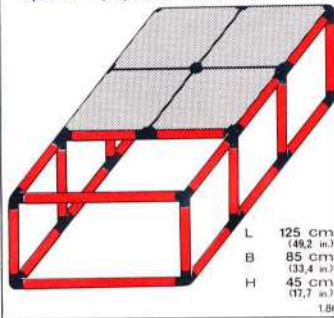

Spieltisch - play table - table de jeu