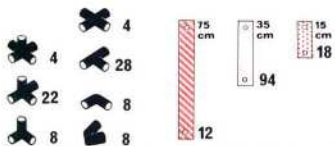

1 x Quadro UNIVERSAL 6+

"Space Shuttle"

L 188 cm
(74 in.)
B 125 cm
(49.2 in.)
H 96 cm
(37.8 in.)

1.86

Grosses Haus large playhouse grande maison

2 x Quadro UNIVERSAL 10+

L 185 cm
(72.8 in.)
B 139 cm
(54.7 in.)
H 183 cm
(72 in.)