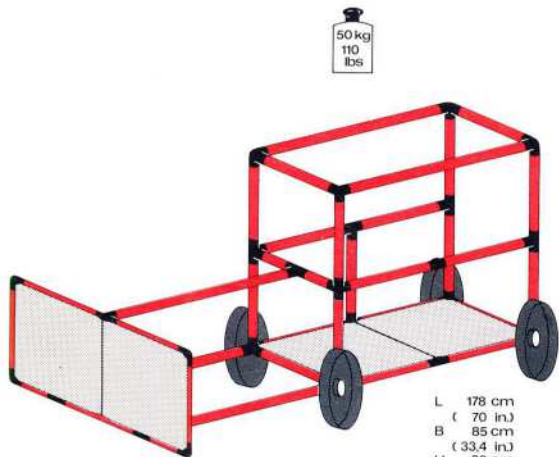

**Planierraupe
caterpillar**

1 x Quadro TRUCK COLOR (3+)

L 178 cm
(70 in.)
B 85 cm
(33.4 in.)
H 98 cm
(38.6 in.)