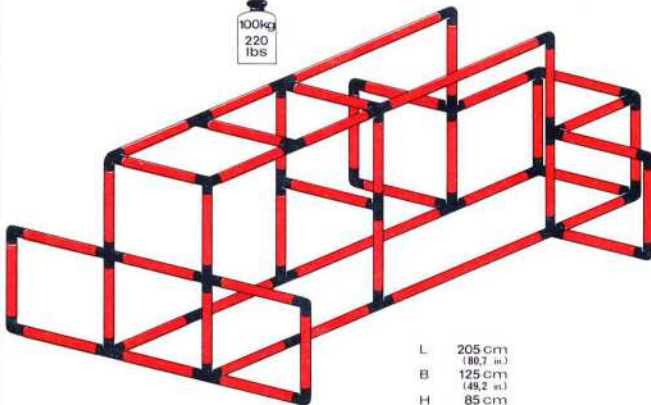

3

2

1

Barren parallel bars barres parallèles

1 x Quadro JUNIOR

3+

100kg
220
lbs

L 205 cm
(80.7 in.)
B 125 cm
(49.2 in.)
H 85 cm
(33.4 in.)