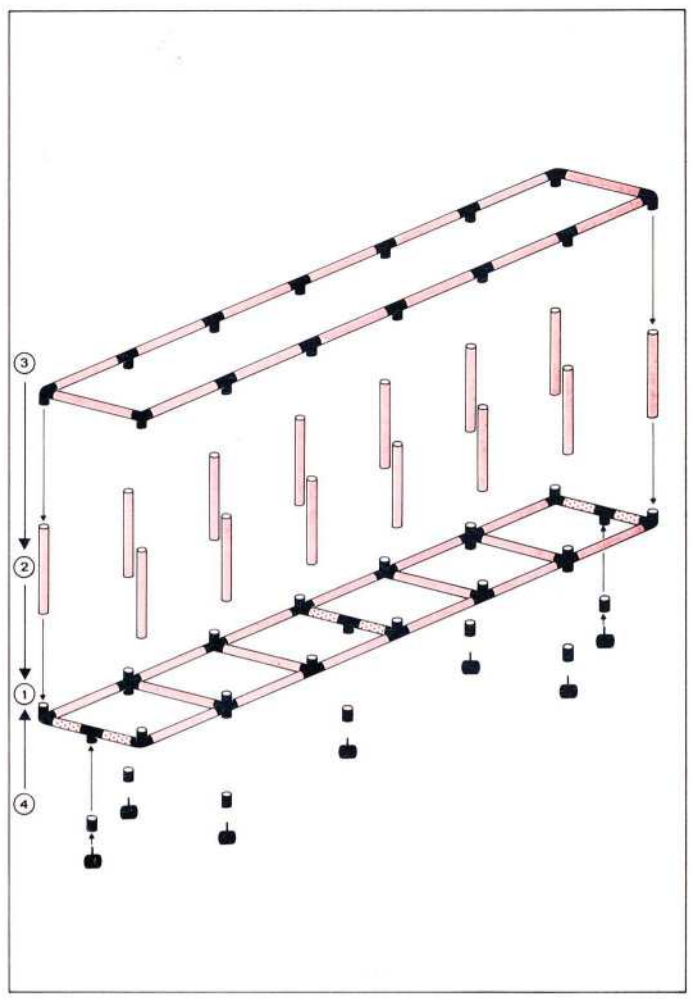

Karussell carousel carrousel

2 × Quadro START

1+

Achtung / Attention!
General Instruction

L 245cm
(96.4 in.)
B 45cm
(17.7 in.)
H 56cm
(22 in.)

- 4
- 6
- 8
- 13
- 35 cm
- 15 cm
- 44
- 7
- 7

1.86

Schubkarre wagon brouette

1 × Quadro START
+ 1 × Quadro MOBIL

3+

L 125 cm
(49.2 in.)
B 77 cm
(30.3 in.)
H 70 cm
(27.5 in.)

- 2
- 6
- 4
- 4
- 75 cm
- 35 cm
- 15 cm
- 16
- 4
- 2
- 2
- 2

1.86