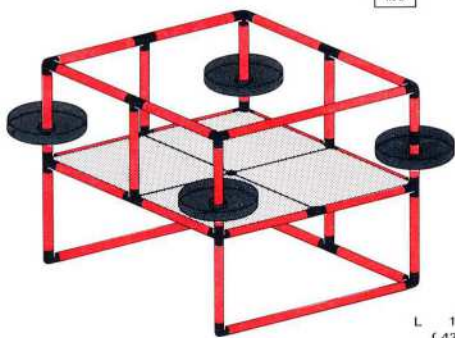

Radbefestigung – wheel-fitting – montage des roues

7.88

Kletterturm basic loft galerie

1 x Quadro TRUCK COLOR 1+

Achtung / Attention!
 General Instruction

100kg
220
lbs

L 110 cm
(43.3 in)
B 110 cm
(43.3 in)
H 85 cm
(33.4 in)

Spielcenter play-center coin de jeu

1 x Quadro TRUCK COLOR (1+)

Achtung / Attention!
General Instruction

100 kg
220 lbs

L 138 cm
(54.3 in.)
B 110 cm
(43.3 in.)
H 85 cm
(33.4 in.)

- 1
- 2
- 4
- 6
- 4
- 2
- 4
- 30
- 4
- 4