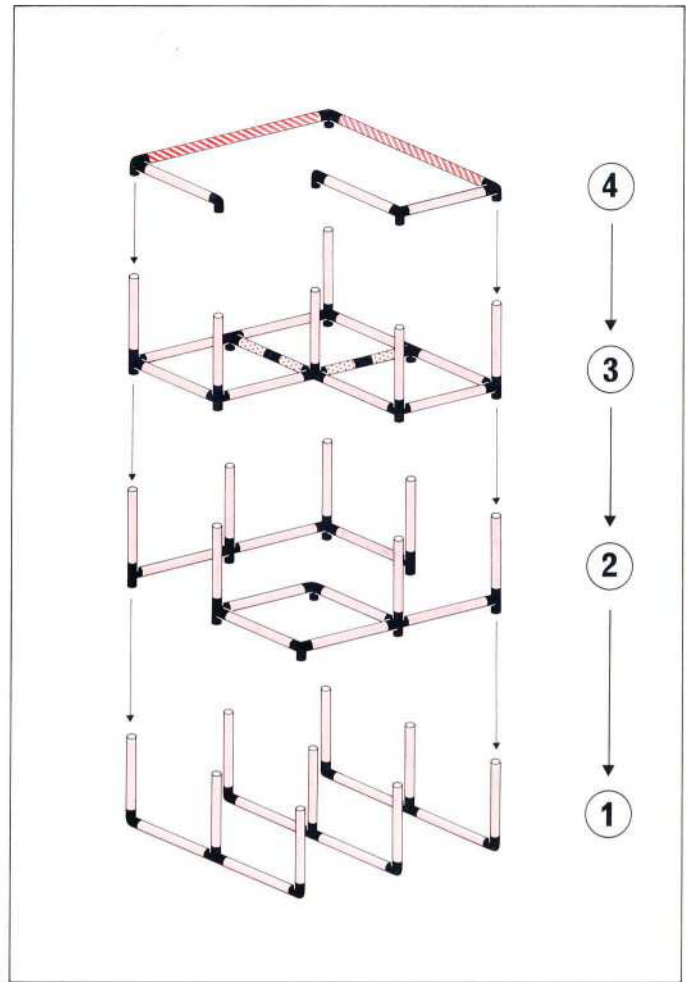

1 x Quadro JUNIOR

3+

100kg
220
lbs

L 85 cm
(33.4 in.)
B 85 cm
(33.4 in.)
H 125 cm
(49.2 in.)

1.86

"Spitfire" Flugzeug aeroplane avion

1 x Quadro JUNIOR

3+