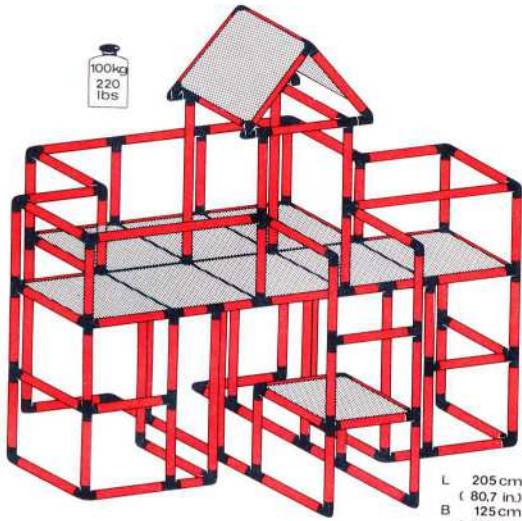

1 x Quadro UNIVERSAL 6+

"Space Shuttle"

L 188 cm
(74 in.)
B 125 cm
(49.2 in.)
H 96 cm
(37.8 in.)

1.86

Grosses Haus large playhouse grande maison

2 x Quadro UNIVERSAL 10+

L 185 cm
(72.8 in.)
B 139 cm
(54.7 in.)
H 183 cm
(72 in.)

1.86

Baumhaus tree house maison d'arbre

2 x Quadro UNIVERSAL **10+**

"Tower Bridge"

2 x Quadro UNIVERSAL **6+**

"Villa Kunterbunt"
"Villa Higgedy-Piggedy"
"Villa Pêle-Mêle"

2 × Quadro UNIVERSAL **6+**

100kg
220 lbs

L 205 cm
(80.7 in.)
B 125 cm
(49.2 in.)
H 194 cm
(76.4 in.)

1.86

Spiel- und Klettercenter
play and climbing-center
centre de jeu et de grimper

2 × Quadro UNIVERSAL **3+**

50 kg
110 lbs

L 225 cm
(88.6 in.)
B 125 cm
(49.2 in.)
H 125 cm
(49.2 in.)