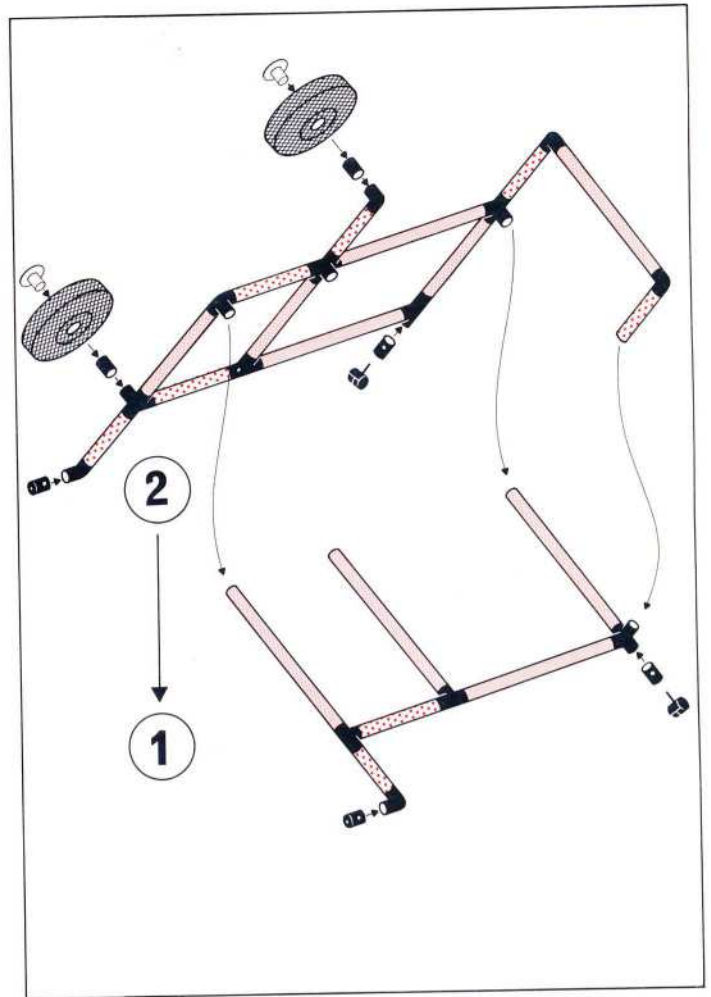

50 kg
110 lbs

L 65 cm
(25.5 in.)
B 45 cm
(17.7 in.)
H 56 cm
(22 in.)

5.89

Tunnel

1 x Quadro BABY COLOR 1+

Achtung / Attention!
 General Instruction

Haus playhouse maison

1 x Quadro START 3+