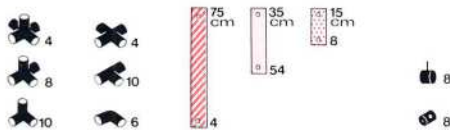

2 x Quadro START

3+

"Greyhound" Bus

50 kg
110 lbs

L 185cm
(72.8 in.)
B 85cm
(33.4 in.)
H 96cm
(37.8 in.)

1.86

2 x Quadro START

3+

"Startliner" Flugzeug aeroplane avion

50 kg
110 lbs

L 165cm
(64.9 in.)
B 205cm
(80.7 in.)
H 96cm
(37.8 in.)

1.86