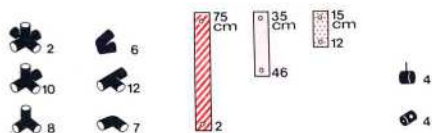

L 105 cm
(41.3 in.)
 B 85 cm
(33.4 in.)
 H 56 cm
(22 in.)

1.86

"Skyhawk"
Flugzeug
aeroplane
avion

1 x Quadro UNIVERSAL

6+

50 kg
110 lbs

L 194 cm
(76.4 in.)
 B 205 cm
(80.7 in.)
 H 87 cm
(34.3 in.)

1.86