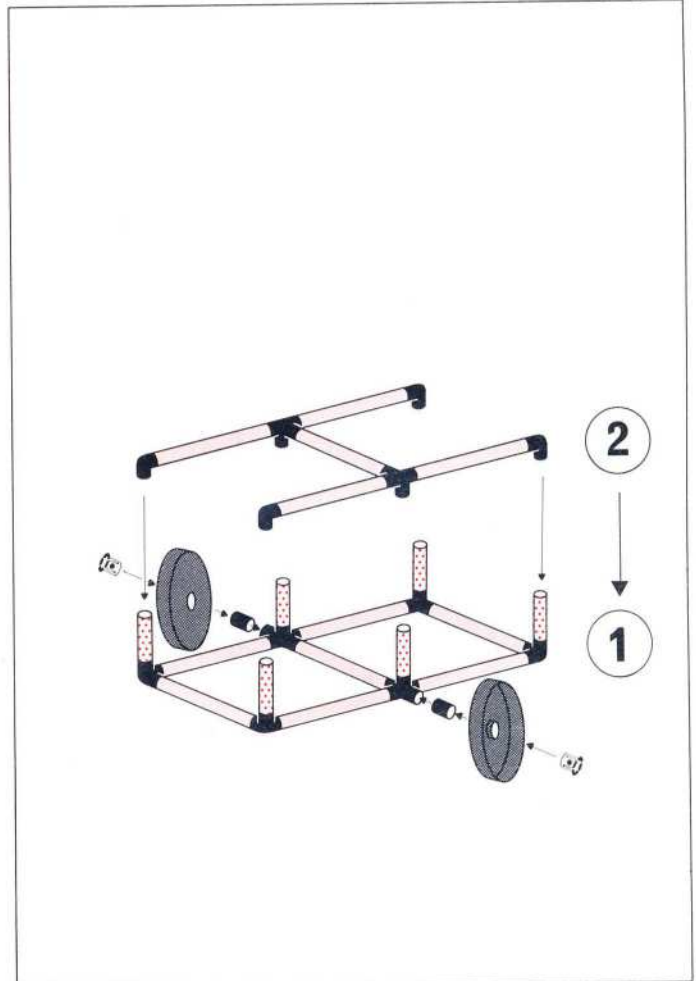

5.89

Wippe 1 seesaw 1 bascule 1

1 x Quadro BABY COLOR **1+**

Achtung / Attention!
General Instruction

50 kg
110
lbs

L 85 cm
(33,4 in.)
B 45 cm
(17,7 in.)
H 36 cm
(14,2 in.)

5.89

1 x Quadro BABY COLOR **1+**