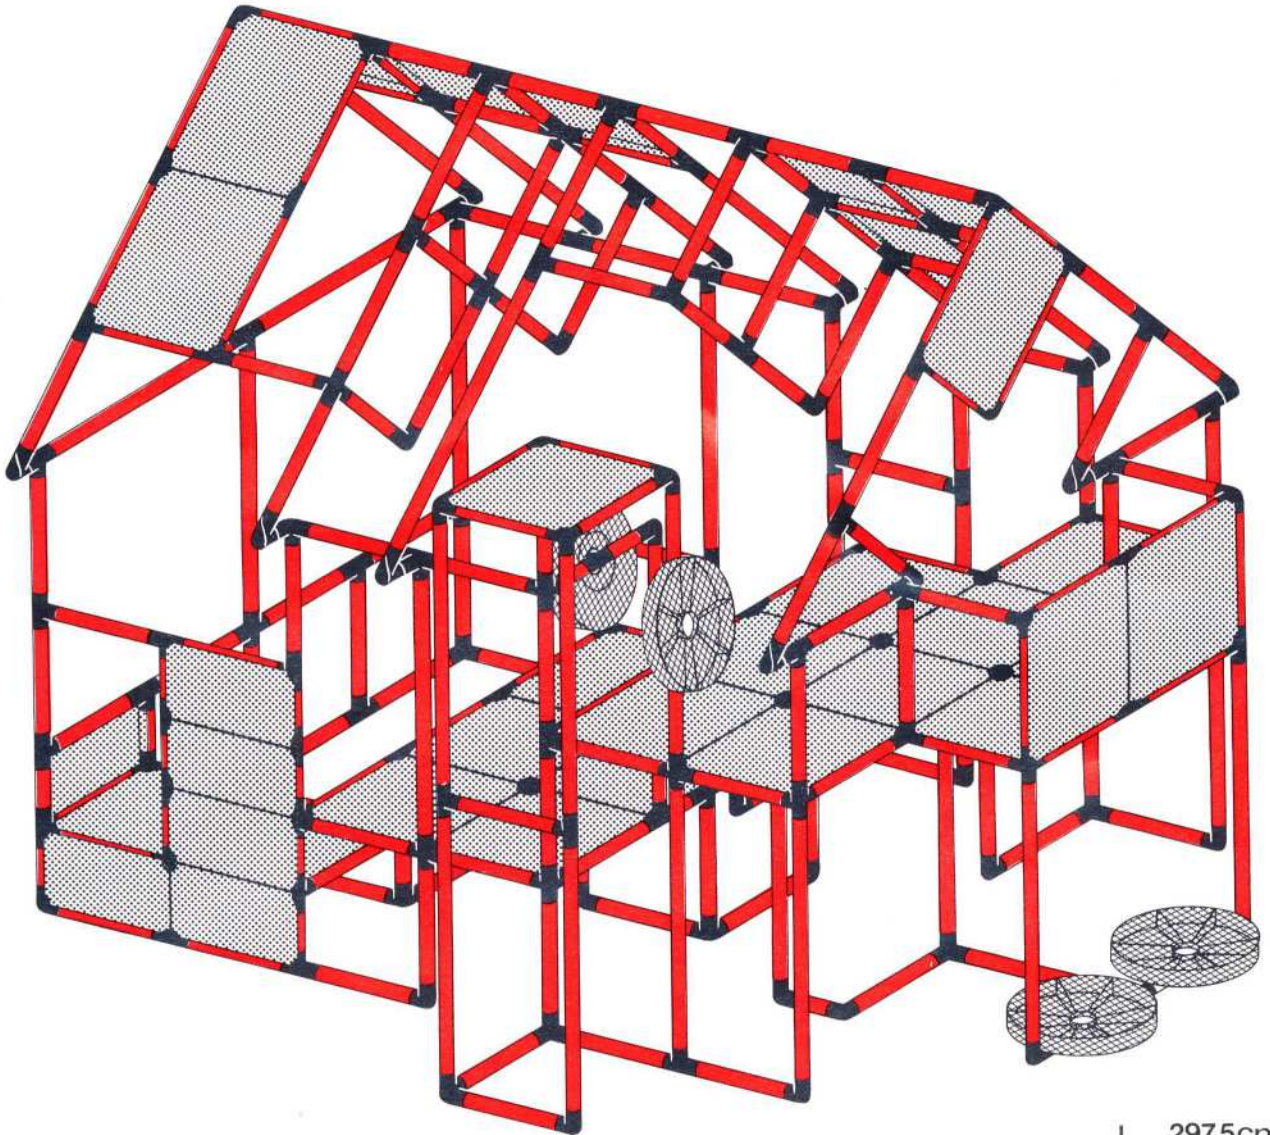

2 x Quadro BABY COLOR
+ 2 x Quadro START
+ 2 x Quadro UNIVERSAL

6+

Abenteuer 2 - Adventure 2 - Aventure 2

Haus - house - maison

L 297,5cm
(116,9 in.)
B 215 cm
(84,5 in.)
H 213 cm
(83,7 in.)

13	8	75 cm	35 cm	15 cm	4
11	45	22	190	49	4
39	26				4
24	12