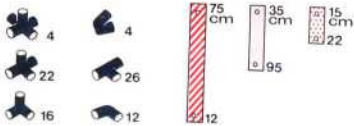

L 205 cm
(80.7 in.)
B 125 cm
(49.2 in.)
H 194 cm
(76.4 in.)

1.86

Spiel- und Klettercenter
play and climbing-center
centre de jeu et de grimper

2 × Quadro UNIVERSAL **3+**

50 kg
110 lbs

L 225 cm
(88.6 in.)
B 125 cm
(49.2 in.)
H 125 cm
(49.2 in.)