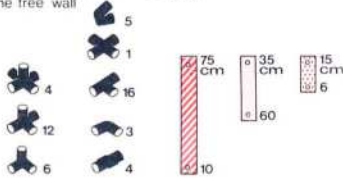

Achtung, Attention!

Befestigung / fixing:
- fest an Baum / Wand
- firmly to the tree wall

L 115cm
(45.3 in.)
B 85cm
(33.4 in.)
H 223cm
(87.8 in.)

1.86

Spielecke playpen coin de jeu

2 x Quadro START

1+

Achtung / Attention!
General Instruction