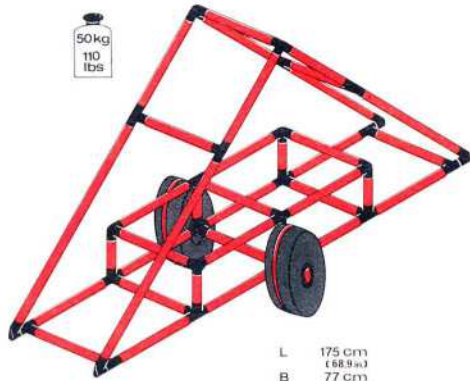

- 4
- 6
- 8
- 13
- 35 cm
- 15 cm
- 44
- 7
- 7

1.86

Schubkarre wagon brouette

1 × Quadro START
+ 1 × Quadro MOBIL

3+

L 125 cm
(49.2 in.)
B 77 cm
(30.3 in.)
H 70 cm
(27.5 in.)

- 2
- 6
- 4
- 4
- 75 cm
- 35 cm
- 15 cm
- 16
- 4
- 2
- 2
- 2

1.86

Wippe swing bascule

1 × Quadro START
+ 1 × Quadro MOBIL

3+

L 175 cm
(68.9 in.)
B 77 cm
(30.3 in.)
H 97 cm
(38.2 in.)

1.86

Rikscha rickshaw pousse - pousse

1 × Quadro START
+ 1 × Quadro MOBIL