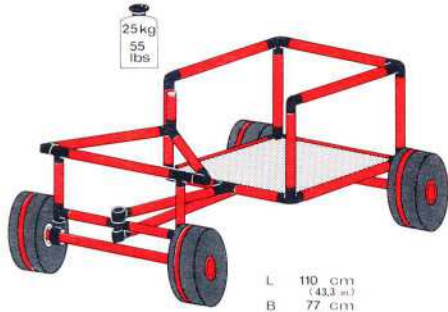

6+

L 170 cm
(66.9 in.)
B 77 cm
(30.3 in.)
H 150 cm
(59 in.)

1.86

Auto car voiture

1 × Quadro START
+ 2 × Quadro MOBIL

3+

L 110 cm
(43.3 in.)
B 77 cm
(30.3 in.)
H 70 cm
(27.5 in.)

1.86