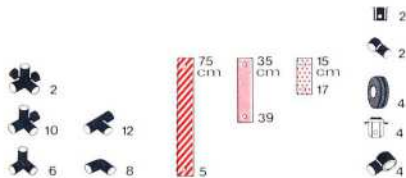

Lok locomotive engine

1 × Quadro UNIVERSAL
+ 2 × Quadro MOBIL 3+

100kg
220
lbs

L 125 cm
149.2 in
B 77 cm
30.3 in
H 110 cm
43.3 in

1.86

Strandwagen beach-cart charrette de plage

1 × Quadro UNIVERSAL
+ 2 × Quadro MOBIL 6+

50kg
110
lbs

L 160 cm
63 in
B 77 cm
30.3 in
H 110 cm
43.3 in

1.86