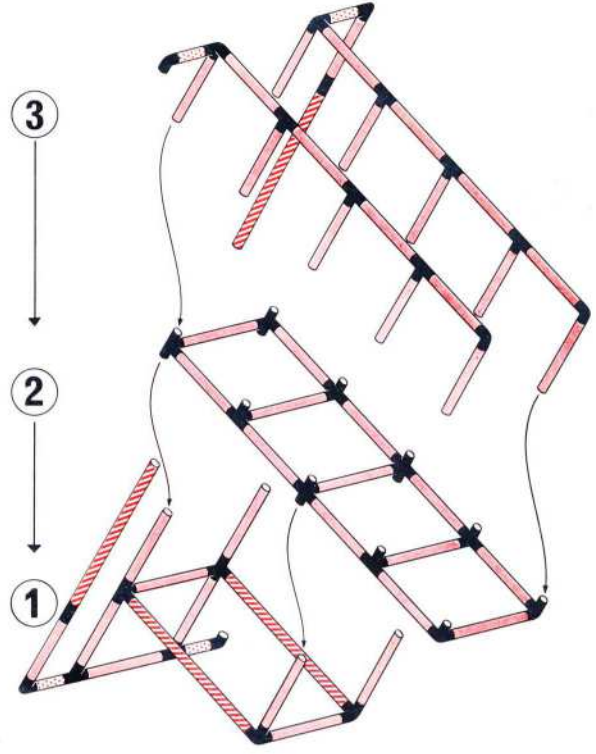

L 185 cm
(72.8 in.)
B 85 cm
(33.4 in.)
H 111 cm
(43.7 in.)

1.86

3

2

1