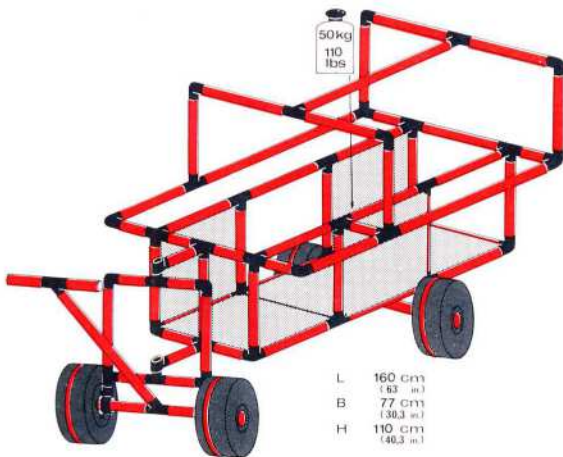

1.86

Lok locomotive engine

1 × Quadro UNIVERSAL
+ 2 × Quadro MOBIL 3+

100kg
220
lbs

L 125 cm
149.2 in
B 77 cm
30.3 in
H 110 cm
43.3 in

1.86

Strandwagen beach-cart charrette de plage

1 × Quadro UNIVERSAL
+ 2 × Quadro MOBIL 6+

50kg
110
lbs

L 160 cm
63 in
B 77 cm
30.3 in
H 110 cm
43.3 in

1.86

Schaukel climber with swing bascule

2 x Quadro UNIVERSAL (6+)
+ 1 x Quadro MOBIL

Achtung, Attention!
Platten verschrauben
lock the panels
fixer les panneaux