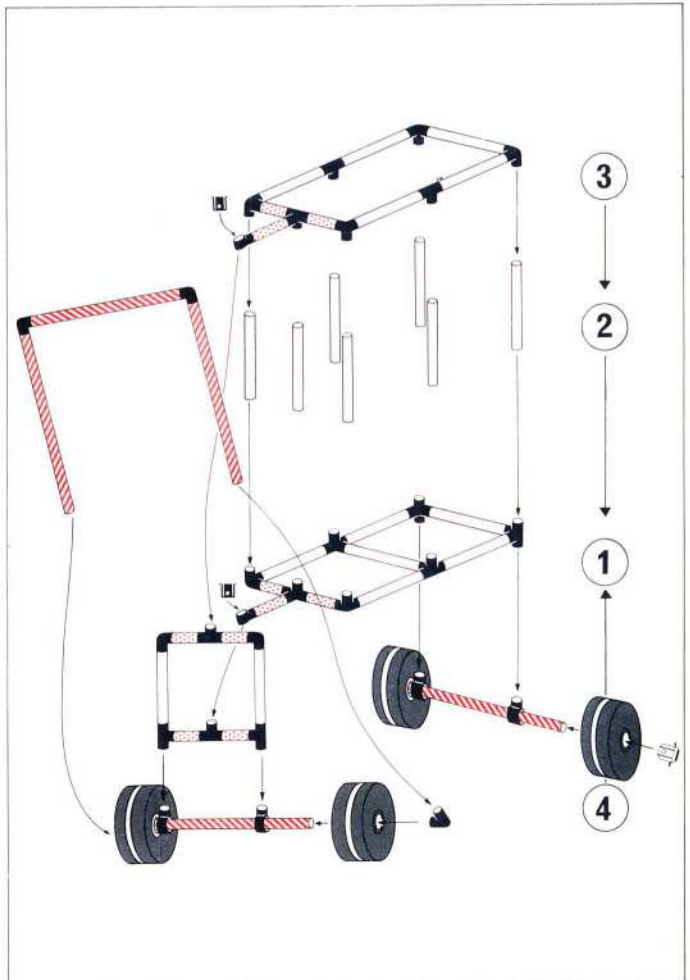

1.86

Handwagen handcart charrette

1 × Quadro JUNIOR
+ 2 × Quadro MOBIL

3+

L 130 cm
(51.2 in.)
B 77 cm
(30.3 in.)
H 70 cm
(27.5 in.)

1.86

Haus playhouse maison

1 x Quadro UNIVERSAL (3+)