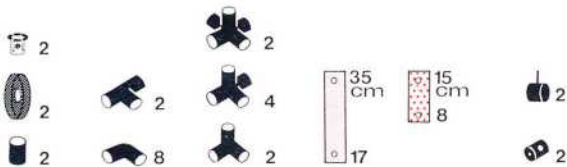

Auto car voiture

1 x Quadro BABY COLOR **1+**

Achtung / Attention!
General Instruction

L 105 cm
(41,3 in.)
B 45 cm
(17,7 in.)
H 56 cm
(22 in.)

Flugzeug aeroplane avion

1 x Quadro BABY COLOR **1+**

Achtung / Attention!
General Instruction

L 105 cm
(41,3 in.)
B 125 cm
(49,2 in.)
H 36 cm
(14,2 in.)