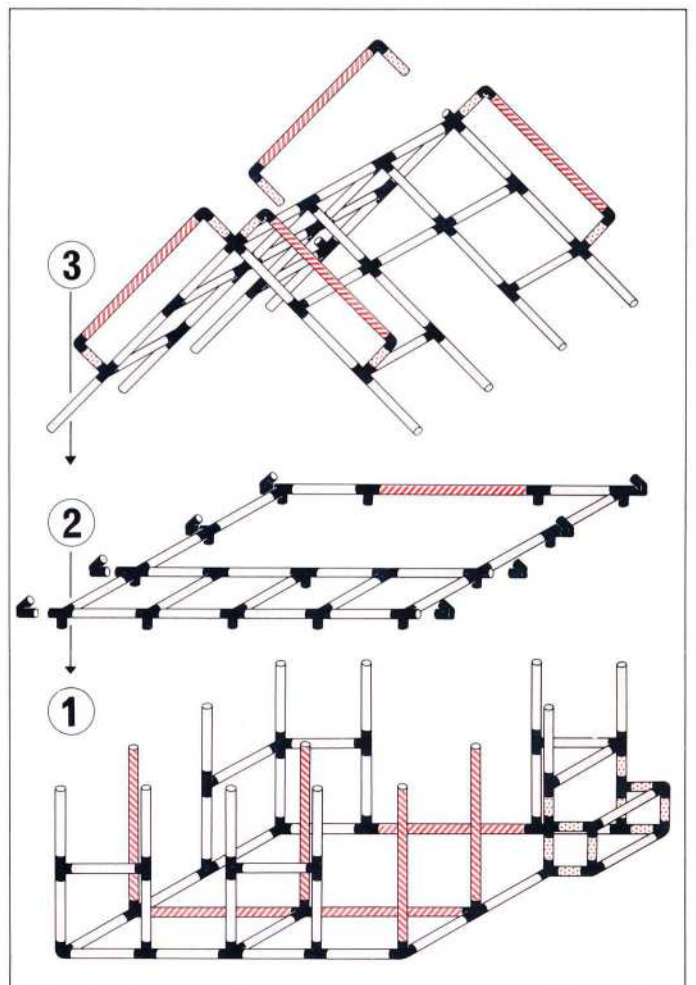

1 x Quadro UNIVERSAL 6+

"Space Shuttle"

L 188 cm
(74 in.)
B 125 cm
(49.2 in.)
H 96 cm
(37.8 in.)

1.86

Grosses Haus large playhouse grande maison

2 x Quadro UNIVERSAL 10+

L 185 cm
(72.8 in.)
B 139 cm
(54.7 in.)
H 183 cm
(72 in.)

1.86