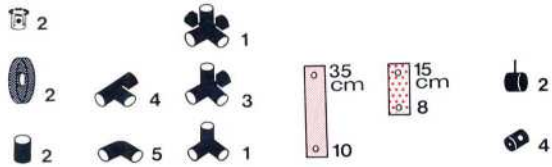

Achtung / Attention!
General Instruction

50 kg
110 lbs

L 85 cm
(33.4 in.)
B 85 cm
(33.4 in.)
H 56 cm
(22 in.)

5.89

Einkaufswagen trolley chariot

1 x Quadro BABY COLOR **1+**

Achtung / Attention!
General Instruction

50 kg
110 lbs

L 65 cm
(25.5 in.)
B 45 cm
(17.7 in.)
H 56 cm
(22 in.)

5.89

Tunnel

1 x Quadro BABY COLOR 1+

Achtung / Attention!
 General Instruction

Haus playhouse maison

1 x Quadro START 3+