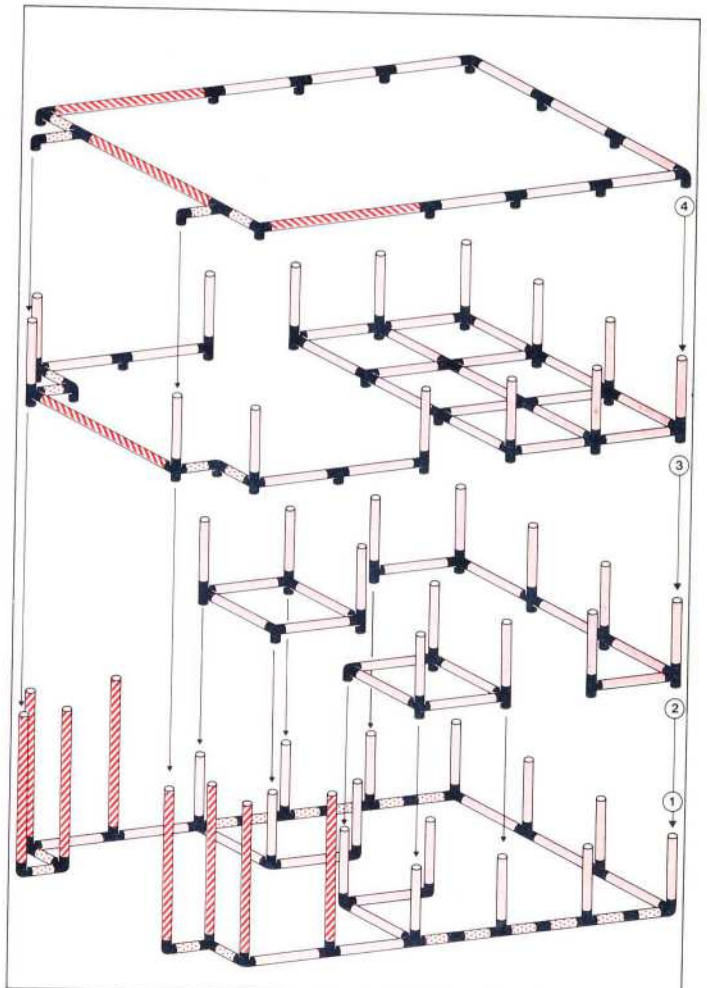

"Villa Kunterbunt"
"Villa Higgedy-Piggedy"
"Villa Pêle-Mêle"

2 × Quadro UNIVERSAL **6+**

100kg
220 lbs

L 205 cm
(80.7 in.)
B 125 cm
(49.2 in.)
H 194 cm
(76.4 in.)

1.86

Spiel- und Klettercenter
play and climbing-center
centre de jeu et de grimper

2 × Quadro UNIVERSAL **3+**

50 kg
110 lbs

L 225 cm
(88.6 in.)
B 125 cm
(49.2 in.)
H 125 cm
(49.2 in.)

1.86