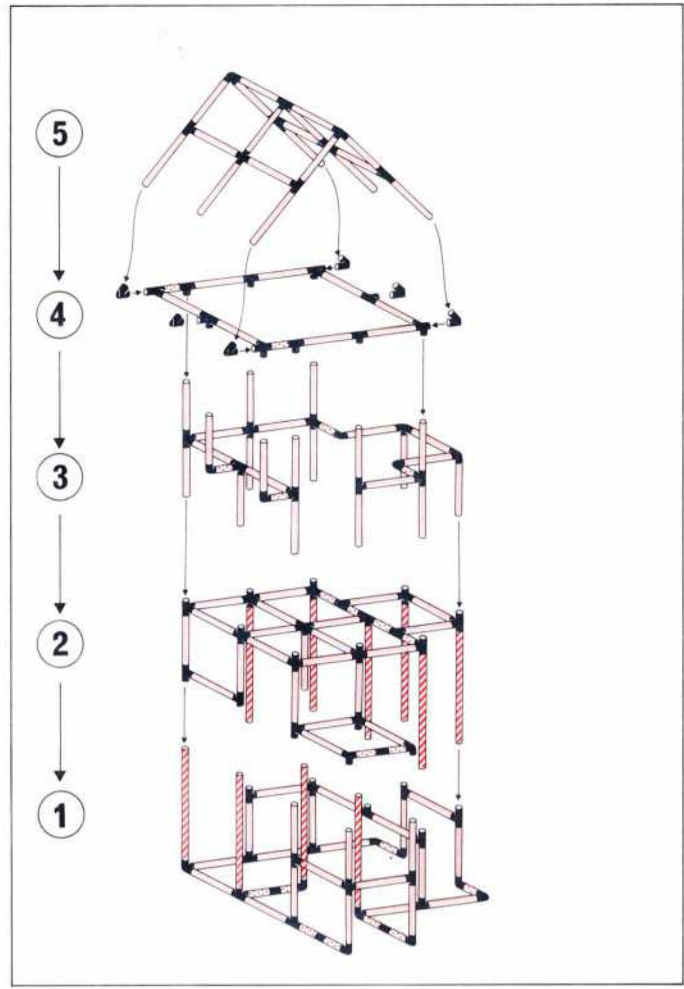

Baumhaus tree house maison d'arbre

2 x Quadro UNIVERSAL **10+**