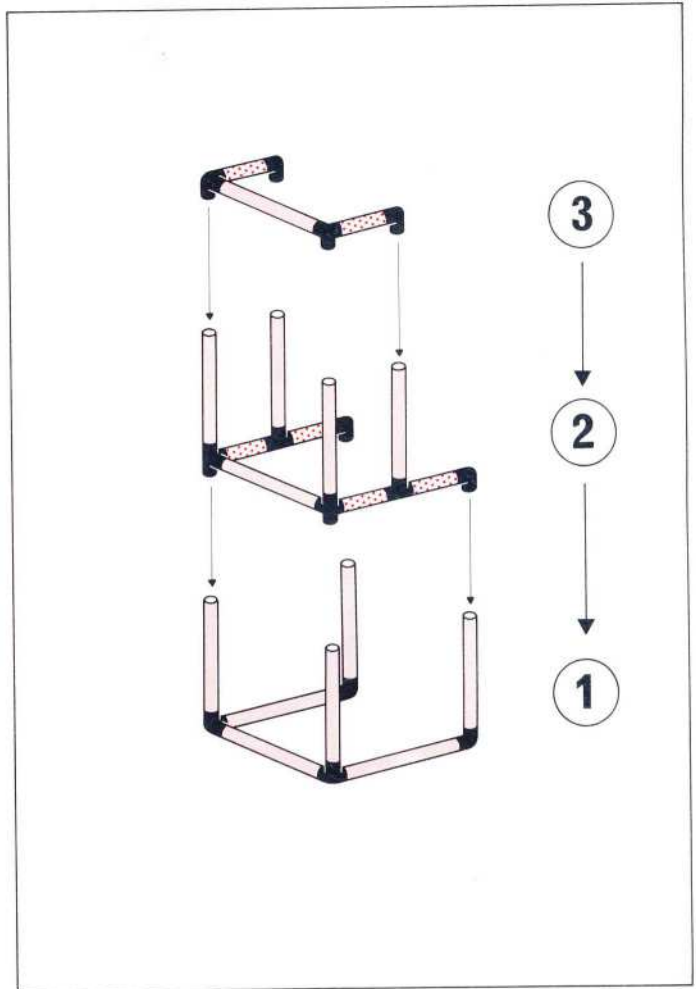

Kasperltheater puppet theater guignol

1 x Quadro BABY COLOR **1+**

Achtung / Attention!
General Instruction

100kg
220
lbs

L 45 cm
(17,7 in.)
B 45 cm
(17,7 in.)
H 85 cm
(33,4 in.)

5.89

Wippe 1 seesaw 1 bascule 1

1 x Quadro BABY COLOR **1+**

Achtung / Attention!
General Instruction

50 kg
110
lbs

L 85 cm
(33,4 in.)
B 45 cm
(17,7 in.)
H 36 cm
(14,2 in.)

5.89