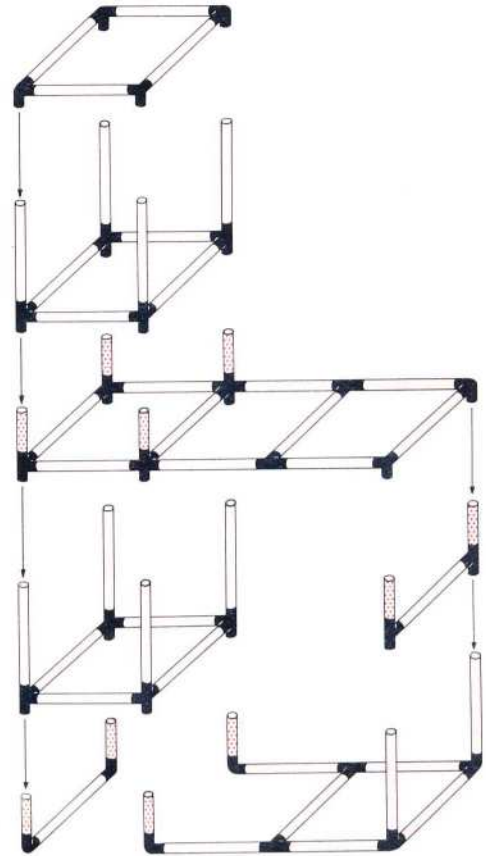

L 125 cm
149.2 in.
B 45 cm
17.7 in.
H 127 cm
49.2 in.

1.86

5

4

3

2

1