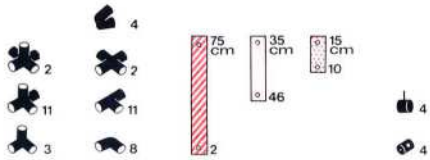

1 x Quadro UNIVERSAL 6+

"Space Shuttle"

L 188 cm
(74 in.)
B 125 cm
(49.2 in.)
H 96 cm
(37.8 in.)

1.86

Grosses Haus large playhouse grande maison

2 x Quadro UNIVERSAL 10+

L 185 cm
(72.8 in.)
B 139 cm
(54.7 in.)
H 183 cm
(72 in.)

1.86