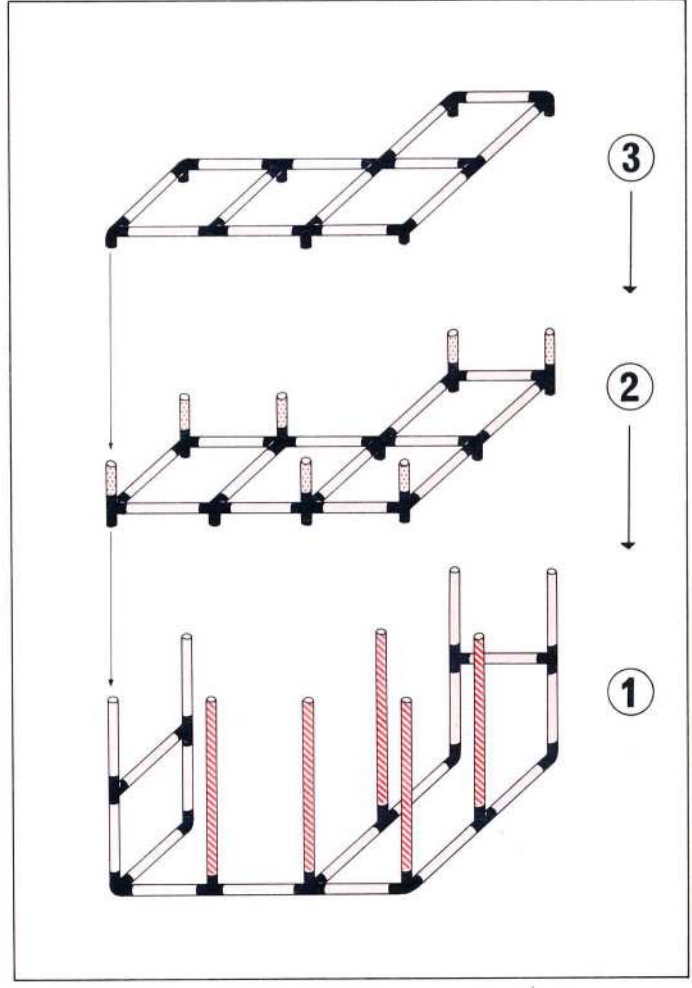

Kaufladen playcounter with bench boutique

1 x Quadro UNIVERSAL (6+)

L 85 cm (33.4 in.)
B 59 cm (23.2 in.)
H 194 cm (76.3 in.)

- 2
- 11
- 7
- 9
- 9
- 6

1 x Quadro UNIVERSAL (6+)

Bar

L 125 cm (49.2 in.)
B 85 cm (33.4 in.)
H 105 cm (41.3 in.)

- 2
- 11
- 7
- 1
- 9
- 3