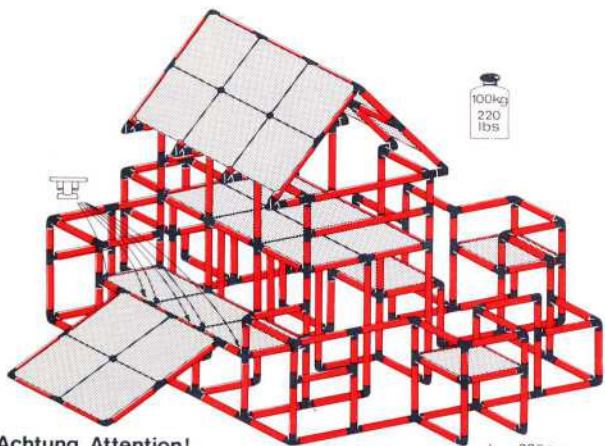

100 kg
220 lbs

Achtung, Attention!

Platten verschrauben
lock the panels
fixer les panneaux

L 275 cm
(108.3 in)
B 165 cm
(65 in)
H 194 cm
(76.4 in)

1.86

4 × Quadro UNIVERSAL 10+

"Fort Knox"

Achtung, Attention!

Platten verschrauben
lock the panels
fixer les panneaux

L 205 cm
(80.7 in.)
B 275 cm
(108.3 in.)
H 183 cm
(72 in.)

1.86

1 × Quadro UNIVERSAL
+ 1 × Quadro MOBIL 6+

Doppeldecker biplane biplan

L 205 cm
(80.7 in.)
B 185 cm
(72.8 in.)
H 110 cm
(43.3 in.)