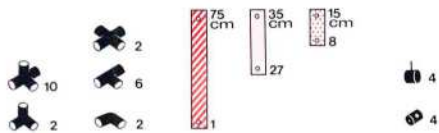

L 105 cm
(41.3 in.)
 B 85 cm
(33.4 in.)
 H 56 cm
(22 in.)

1.86

"Skyhawk"
Flugzeug
aeroplane
avion

1 x Quadro UNIVERSAL

6+

50 kg
110 lbs

L 194 cm
(76.4 in.)
 B 205 cm
(80.7 in.)
 H 87 cm
(34.3 in.)

1.86