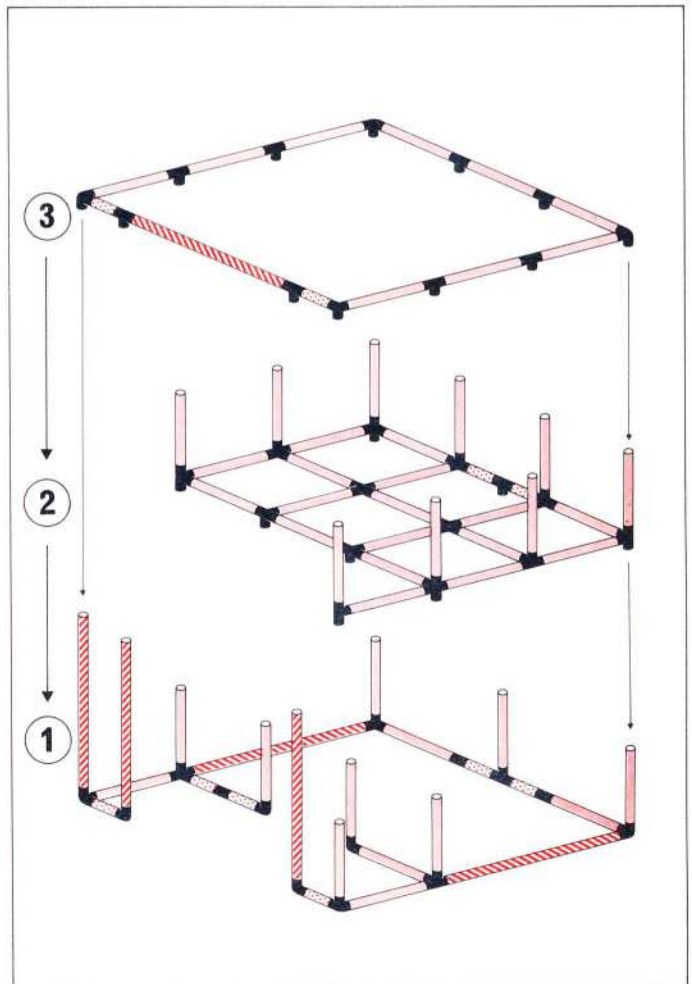

100kg
220 lbs

L 125 cm (49.2 in.)
 B 125 cm (49.2 in.)
 H 85 cm (33.4 in.)

- 1
- 11
- 11
- 8

- 2
- 11
- 4
- 3

1.86

Barren parallel bars barres paralleles

1 x Quadro UNIVERSAL (6+)

L 205 cm (80.7 in.)
B 125 cm (49.2 in.)
H 125 cm (49.2 in.)