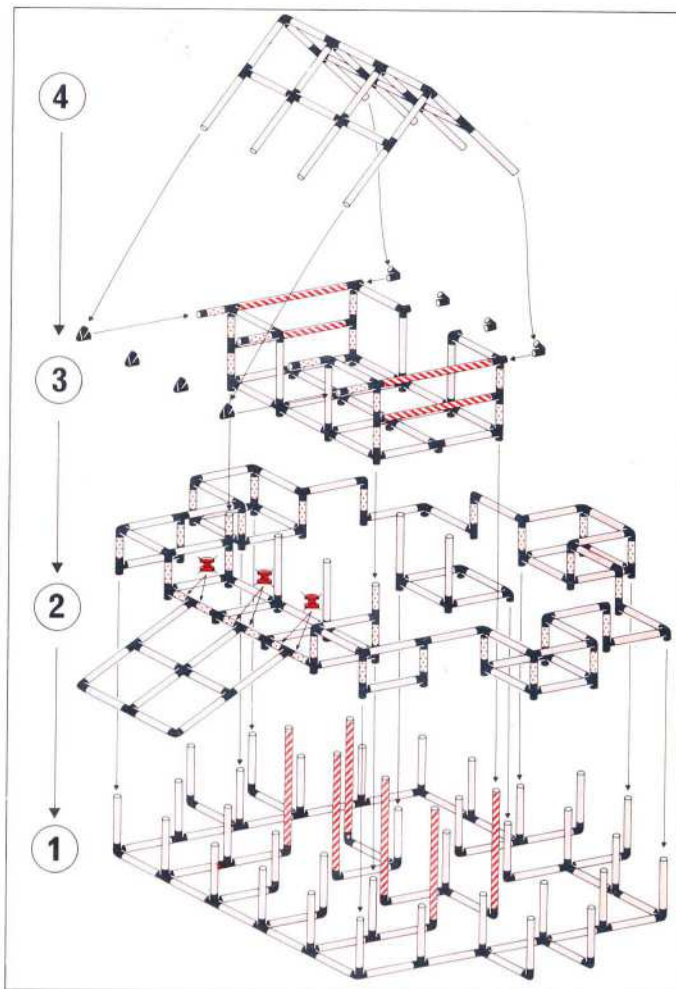

100 kg
220 lbs

Achtung, Attention!

Platten verschrauben
lock the panels
fixer les panneaux

L 275 cm
(108.3 in)
B 165 cm
(65 in)
H 194 cm
(76.4 in)

1.86

4 × Quadro UNIVERSAL 10+

"Fort Knox"

Achtung, Attention!

Platten verschrauben
lock the panels
fixer les panneaux

L 205 cm
(80.7 in.)
B 275 cm
(108.3 in.)
H 183 cm
(72 in.)

1.86

1 × Quadro UNIVERSAL
+ 1 × Quadro MOBIL 6+

Doppeldecker biplane biplan

L 205 cm
(80.7 in.)
B 185 cm
(72.8 in.)
H 110 cm
(43.3 in.)