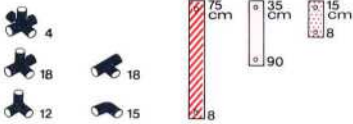

Spielburg mit Rutsche
playcastle with slide
château de jeu avec tobogan

2 x Quadro JUNIOR

6+

L 165 cm
(65 in.)
B 235 cm
(92.5 in.)
H 105 cm
(41.3 in.)

Achtung, Attention!

Platten auf dieser Seite verschrauben
lock the panels on this side
fixer les panneaux sur cette côté

1.86

Flugzeug
airplane
avion

1 x Quadro JUNIOR
+ 1 x Quadro MOBIL

6+

L 185 cm
(72.8 in.)
B 205 cm
(80.7 in.)
H 70 cm
(27.5 in.)

1.86