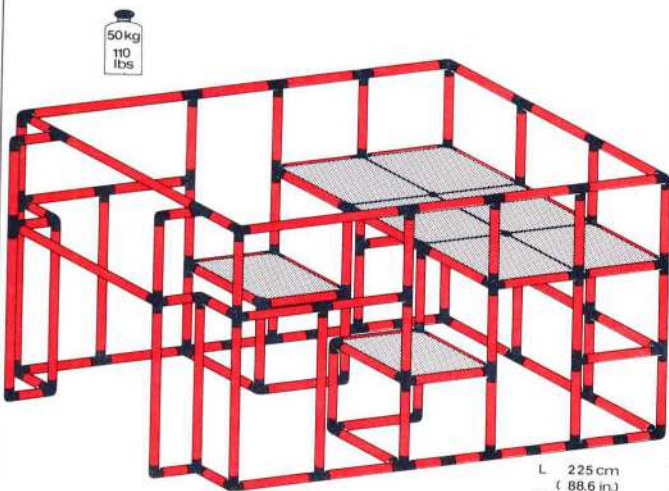

L 205 cm
(80.7 in.)
B 125 cm
(49.2 in.)
H 194 cm
(76.4 in.)

1.86

Spiel- und Klettercenter
play and climbing-center
centre de jeu et de grimper

2 × Quadro UNIVERSAL **3+**

50 kg
110 lbs

L 225 cm
(88.6 in.)
B 125 cm
(49.2 in.)
H 125 cm
(49.2 in.)