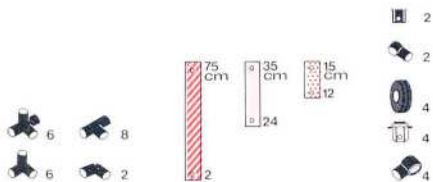

Auto car voiture

1 × Quadro START
+ 2 × Quadro MOBIL

3+

L 110 cm
(43.3 in.)
B 77 cm
(30.3 in.)
H 70 cm
(27.5 in.)

1.86

Handwagen handcart charrette

1 × Quadro START
+ 2 × Quadro MOBIL

3+

L 130 cm
(51.2 in.)
B 77 cm
(30.3 in.)
H 70 cm
(27.5 in.)

1.86