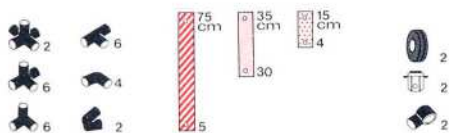

Wippe swing bascule

1 × Quadro START
+ 1 × Quadro MOBIL

3+

L 175 cm
(68.9 in.)
B 77 cm
(30.3 in.)
H 97 cm
(38.2 in.)

1.86

Rikscha rickshaw pousse - pousse

1 × Quadro START
+ 1 × Quadro MOBIL

6+

L 170 cm
(66.9 in.)
B 77 cm
(30.3 in.)
H 150 cm
(59 in.)

1.86