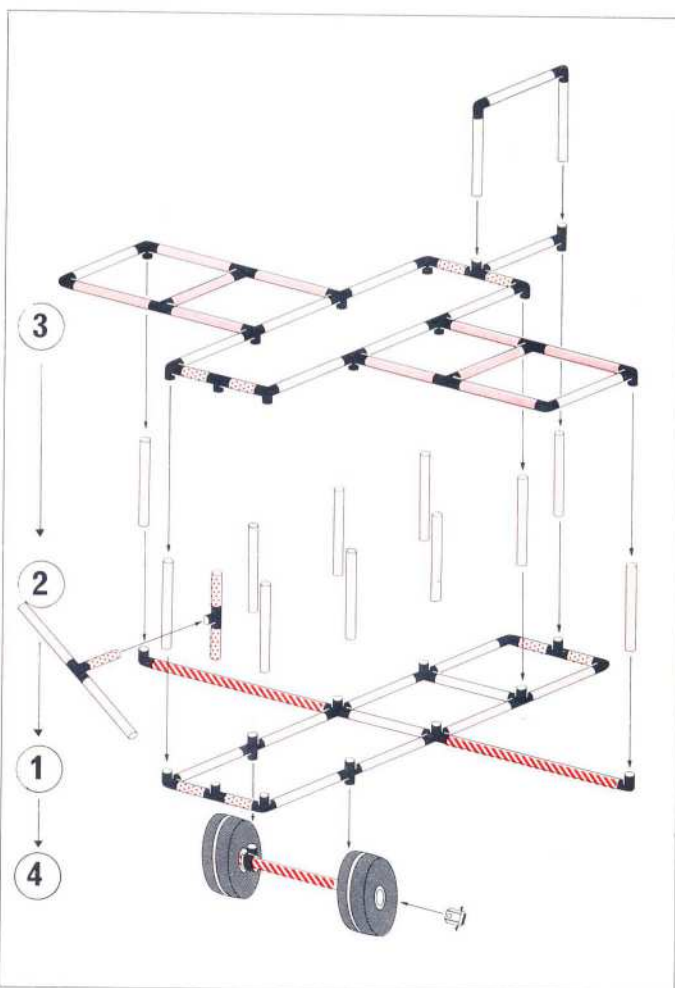

4 × Quadro UNIVERSAL 10+

"Fort Knox"

Achtung, Attention!

Platten verschrauben
lock the panels
fixer les panneaux

L 205 cm
(80.7 in.)
B 275 cm
(108.3 in.)
H 183 cm
(72 in.)

1.86

1 × Quadro UNIVERSAL
+ 1 × Quadro MOBIL 6+

Doppeldecker biplane biplan

L 205 cm
(80.7 in.)
B 185 cm
(72.8 in.)
H 110 cm
(43.3 in.)

1.86