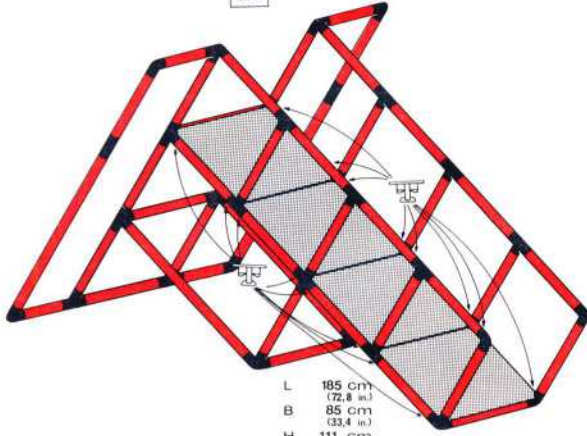

2

1

Rutsche slide tobogan

1 x Quadro JUNIOR

3+

100kg
220
lbs

L 185 cm
(72.8 in.)
B 85 cm
(33.4 in.)
H 111 cm
(43.7 in.)

1.86