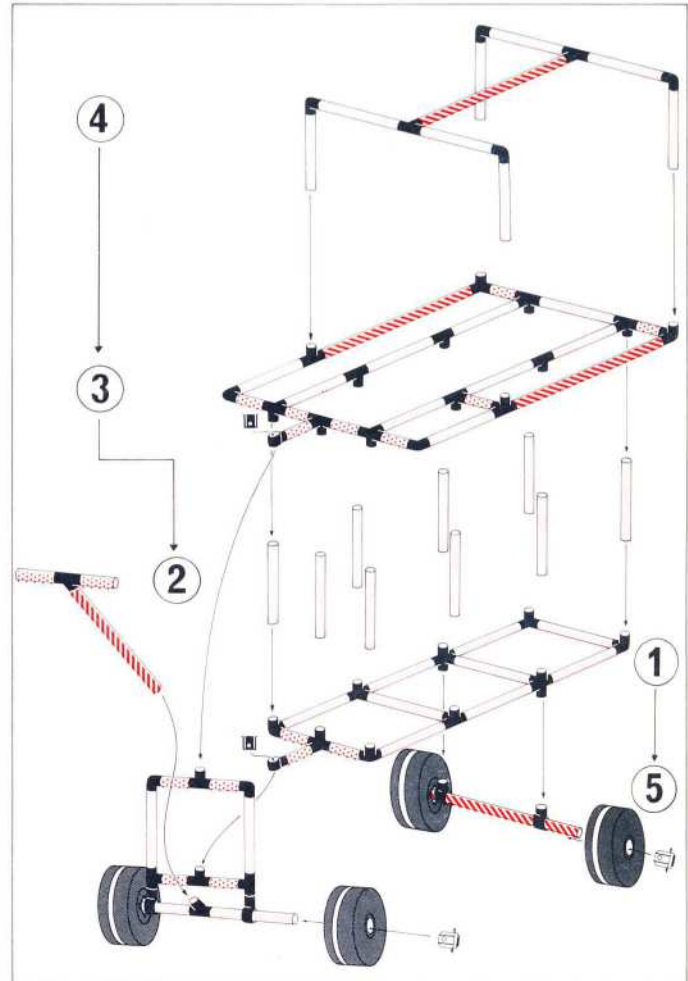

Lok locomotive engine

1 × Quadro UNIVERSAL
+ 2 × Quadro MOBIL 3+

100kg
220
lbs

L 125 cm
149.2 in
B 77 cm
30.3 in
H 110 cm
43.3 in

1.86

Strandwagen beach-cart charrette de plage

1 × Quadro UNIVERSAL
+ 2 × Quadro MOBIL 6+

50kg
110
lbs

L 160 cm
63 in
B 77 cm
30.3 in
H 110 cm
43.3 in

1.86