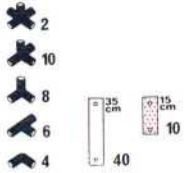

1.86

Kaufladen playcounter with bench boutique

1 x Quadro UNIVERSAL (6+)

L 85 cm (33.4 in.)
B 59 cm (23.2 in.)
H 194 cm (76.3 in.)

- 2
- 11
- 7
- 9
- 9
- 6

1 x Quadro UNIVERSAL (6+)

Bar

L 125 cm (49.2 in.)
B 85 cm (33.4 in.)
H 105 cm (41.3 in.)

- 2
- 11
- 7
- 1
- 9
- 3

porte stéréo stereo rack

1 x Quadro UNIVERSAL

6+

100kg
220
lbs

L 125 cm
149.2 in.
B 45 cm
17.7 in.
H 127 cm
49.2 in.

1.86

5