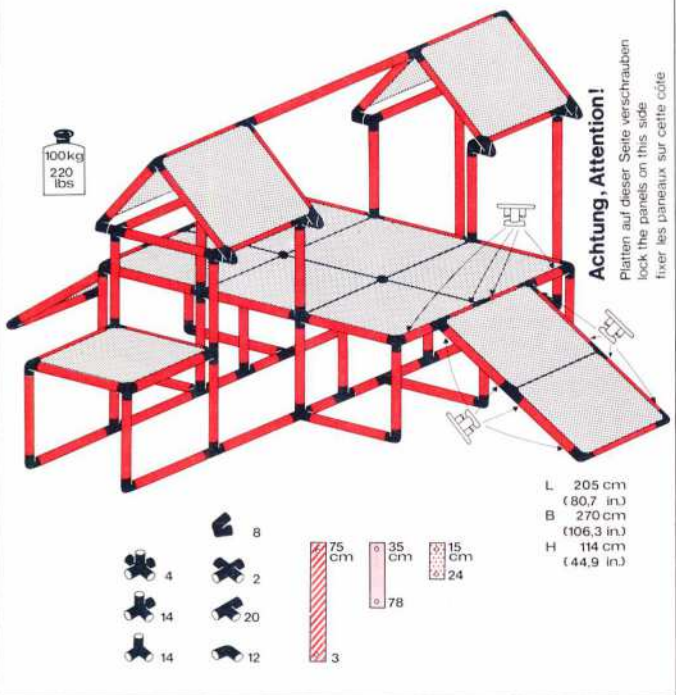

1 x Quadro UNIVERSAL 6+

"Space Shuttle"

L 188 cm
(74 in.)
B 125 cm
(49.2 in.)
H 96 cm
(37.8 in.)

1.86

Grosses Haus large playhouse grande maison

2 x Quadro UNIVERSAL 10+

L 185 cm
(72.8 in.)
B 139 cm
(54.7 in.)
H 183 cm
(72 in.)

1.86

Baumhaus tree house maison d'arbre

2 x Quadro UNIVERSAL **10+**

"Tower Bridge"

2 x Quadro UNIVERSAL **6+**

"Villa Kunterbunt"
"Villa Higgedy-Piggedy"
"Villa Pêle-Mêle"

2 × Quadro UNIVERSAL **6+**

100kg
220 lbs

L 205 cm
(80.7 in.)
B 125 cm
(49.2 in.)
H 194 cm
(76.4 in.)

1.86

Spiel- und Klettercenter
play and climbing-center
centre de jeu et de grimper

2 × Quadro UNIVERSAL **3+**

50 kg
110 lbs

L 225 cm
(88.6 in.)
B 125 cm
(49.2 in.)
H 125 cm
(49.2 in.)