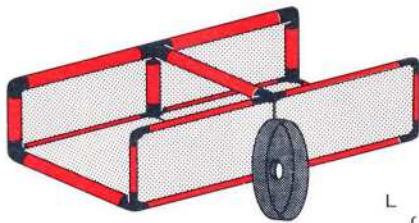

5.89

Wippe 1 seesaw 1 bascule 1

1 x Quadro BABY COLOR **1+**

Achtung / Attention!
General Instruction

50 kg
110
lbs

L 85 cm
(33,4 in.)
B 45 cm
(17,7 in.)
H 36 cm
(14,2 in.)

5.89

1 x Quadro BABY COLOR **1+**