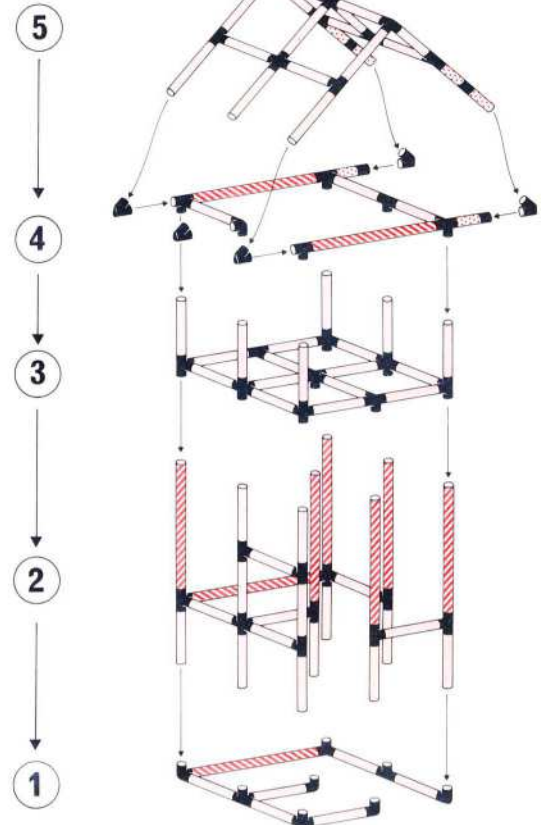

Achtung, Attention!

Befestigung / fixing:
- fest an Baum / Wand
- firmly to the tree wall

L 115cm
(45.3 in.)
B 85cm
(33.4 in.)
H 223cm
(87.8 in.)

1.86

Spielecke playpen coin de jeu

2 x Quadro START

1+

Achtung / Attention!
General Instruction