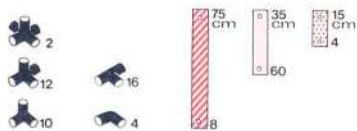

Baumhaus tree house maison d'arbre

2 x Quadro START

10+

Achtung, Attention!

Boden / floor:
Äquivalent to
- 20 cm sand or
- Matten / mats
(see instructions § 1)

Achtung, Attention!

Befestigung / fixing:
- fest an Baum / Wand
- firmly to the tree wall

L 115cm
(45.3 in.)
B 85cm
(33.4 in.)
H 223cm
(87.8 in.)

1.86

Spielecke playpen coin de jeu

2 x Quadro START

1+

Achtung / Attention!
General Instruction

L 165cm
(64.9 in.)
B 125cm
(49.2 in.)
H 85cm
(33.4 in.)

1.86