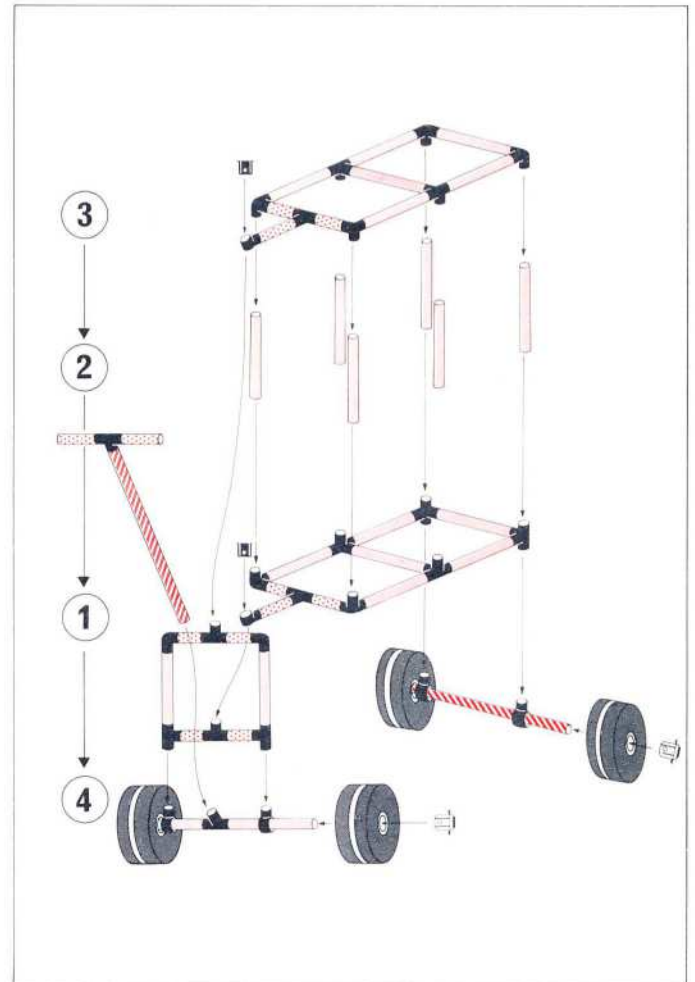

Handwagen handcart charrette

1 × Quadro START
+ 2 × Quadro MOBIL

3+

L 130 cm
(51.2 in.)
B 77 cm
(30.3 in.)
H 70 cm
(27.5 in.)

1.86

1 × Quadro START
+ 2 × Quadro MOBIL

3+

"Amphicar" I