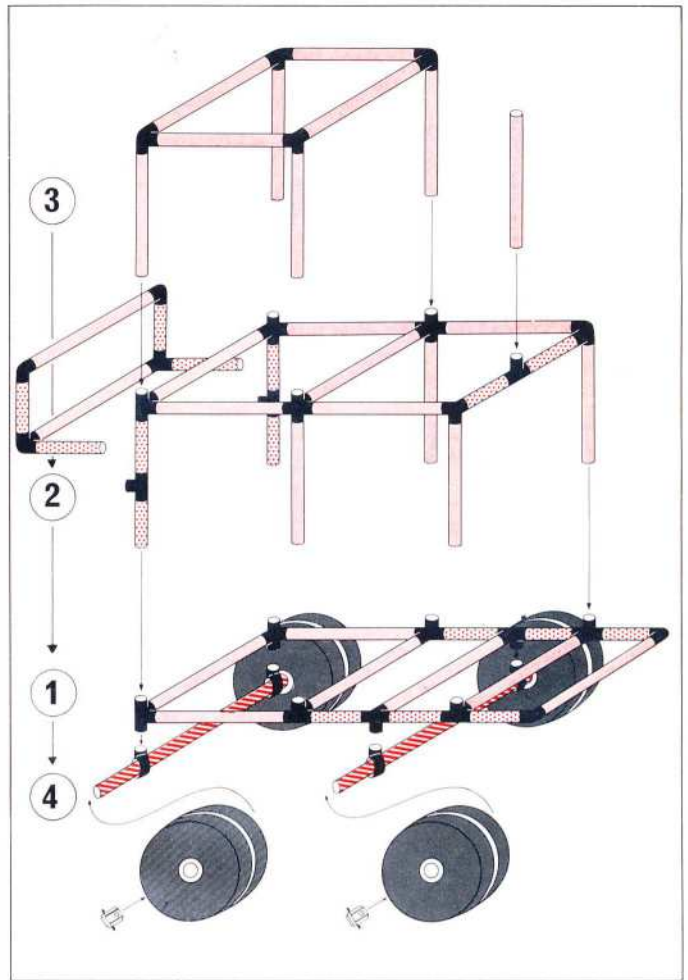

Lok locomotive engine

1 × Quadro UNIVERSAL
+ 2 × Quadro MOBIL 3+

100kg
220
lbs

L 125 cm
149.2 in
B 77 cm
30.3 in
H 110 cm
43.3 in

1.86

Strandwagen beach-cart charrette de plage

1 × Quadro UNIVERSAL
+ 2 × Quadro MOBIL 6+

50kg
110
lbs

L 160 cm
63 in
B 77 cm
30.3 in
H 110 cm
43.3 in

1.86