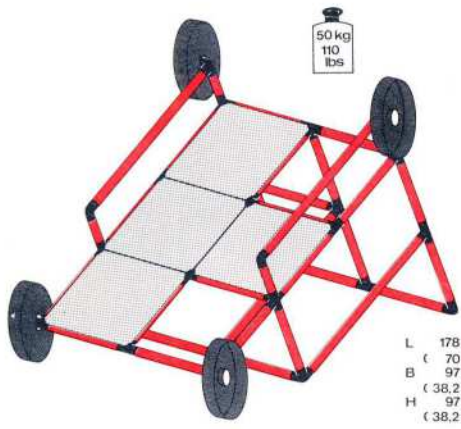

Wippe und Rutsche swing and slide bascule et tobogan

1 x Quadro TRUCK COLOR (3+)

50 kg
110 lbs

L 178 cm
(70 in.)
B 97 cm
(38.2 in.)
H 97 cm
(38.2 in.)

- 2
- 2
- 4
- 8
- 4
- 4
- 5
- 28
- 4
- 4
- 4
- 4

487