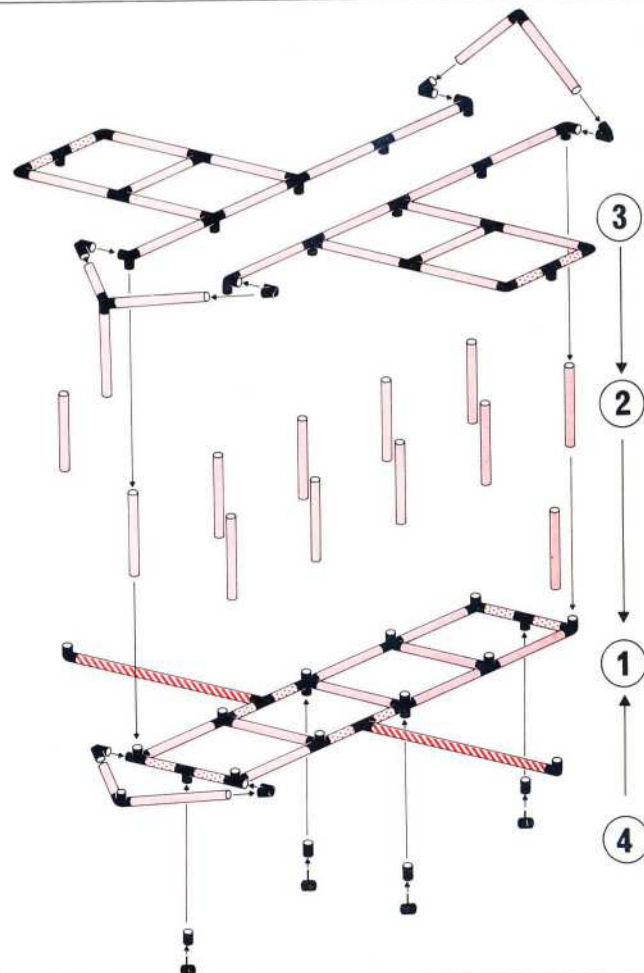

L 105 cm
(41.3 in.)
 B 85 cm
(33.4 in.)
 H 56 cm
(22 in.)

1.86

"Skyhawk"
Flugzeug
aeroplane
avion

1 x Quadro UNIVERSAL

6+

50 kg
110 lbs

L 194 cm
(76.4 in.)
 B 205 cm
(80.7 in.)
 H 87 cm
(34.3 in.)

1.86