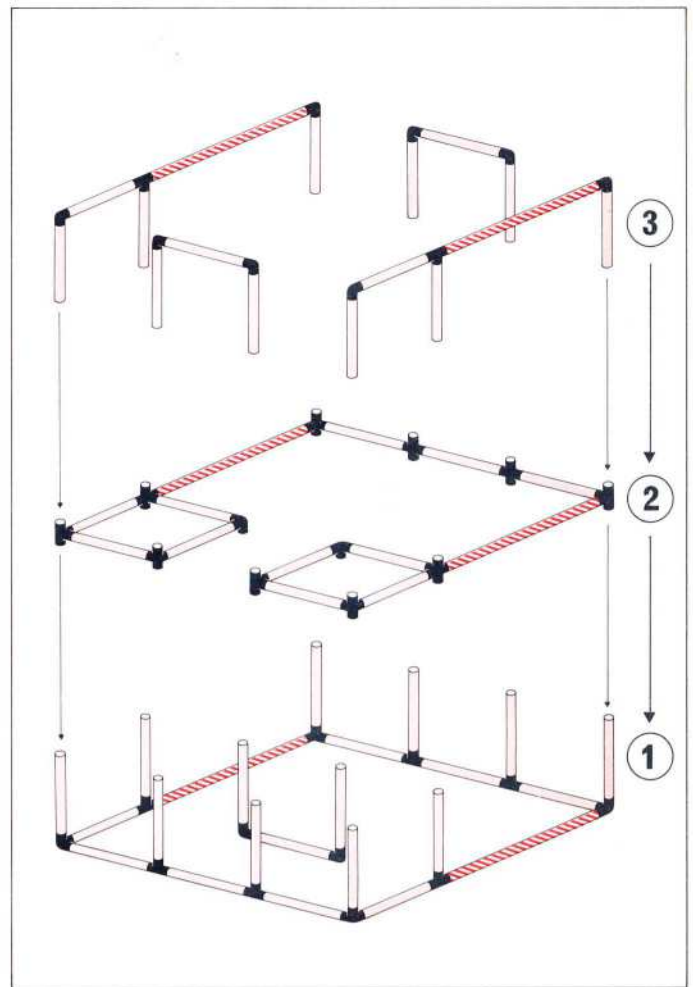

1+

Achtung / Attention!
General Instruction

100kg
220 lbs

L 125cm
(49.2in.)
B 125cm
(49.2in.)
H 85cm
(33.4in.)

1.86

Bar

1 x Quadro JUNIOR

6+