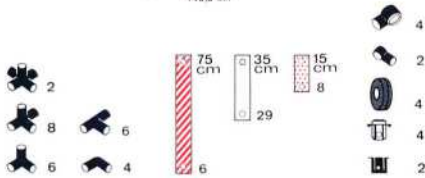

1 x Quadro JUNIOR
 + 1 x Quadro MOBIL

6+

L 185 cm
 (72.8 in.)
 B 205 cm
 (80.7 in.)
 H 70 cm
 (27.5 in.)

1.86

Lastauto truck camion

1 × Quadro JUNIOR
+ 2 × Quadro MOBIL

6+

L 170 cm
(66.9 in.)
B 77 cm
(30.3 in.)
H 110 cm
(43.3 in.)