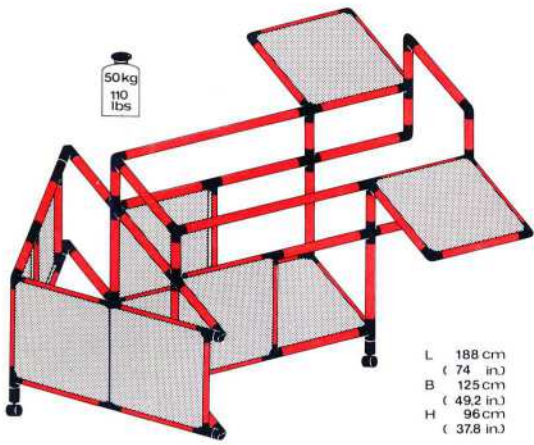

L 105 cm
(41.3 in.)
 B 85 cm
(33.4 in.)
 H 56 cm
(22 in.)

1.86

"Skyhawk"
Flugzeug
aeroplane
avion

1 x Quadro UNIVERSAL

6+

50 kg
110 lbs

L 194 cm
(76.4 in.)
 B 205 cm
(80.7 in.)
 H 87 cm
(34.3 in.)

1.86

1 x Quadro UNIVERSAL 6+

"Space Shuttle"

L 188 cm
(74 in.)
B 125 cm
(49.2 in.)
H 96 cm
(37.8 in.)

1.86

Grosses Haus large playhouse grande maison

2 x Quadro UNIVERSAL 10+

L 185 cm
(72.8 in.)
B 139 cm
(54.7 in.)
H 183 cm
(72 in.)