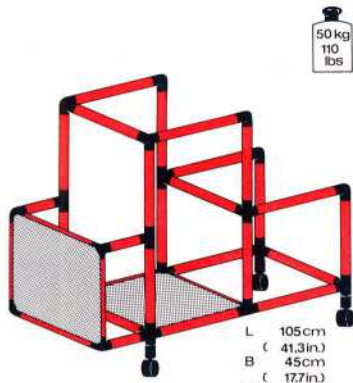

50 kg
110 lbs

1 x Quadro START

3+

"Tin Lizzy" Truck

50 kg
110 lbs

L 105cm
(41.3in.)
B 45cm
(17.7in.)
H 96cm
(37.8in.)

- 2
- 6
- 2
- 6
- 27
- 4
- 4
- 4

1.86