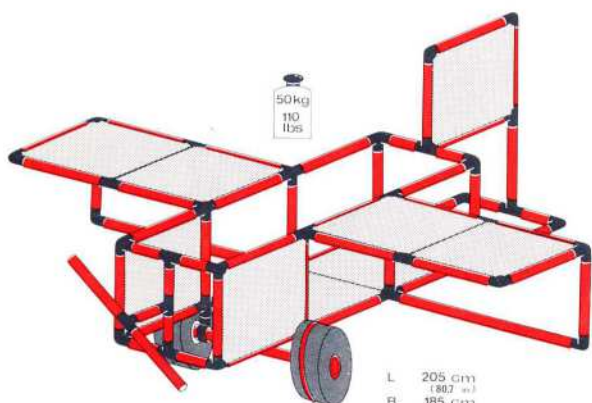

Platten verschrauben
lock the panels
fixer les panneaux

L 205 cm
(80.7 in.)
B 275 cm
(108.3 in.)
H 183 cm
(72 in.)

1.86

1 × Quadro UNIVERSAL
+ 1 × Quadro MOBIL 6+

Doppeldecker biplane biplan

L 205 cm
(80.7 in.)
B 185 cm
(72.8 in.)
H 110 cm
(43.3 in.)