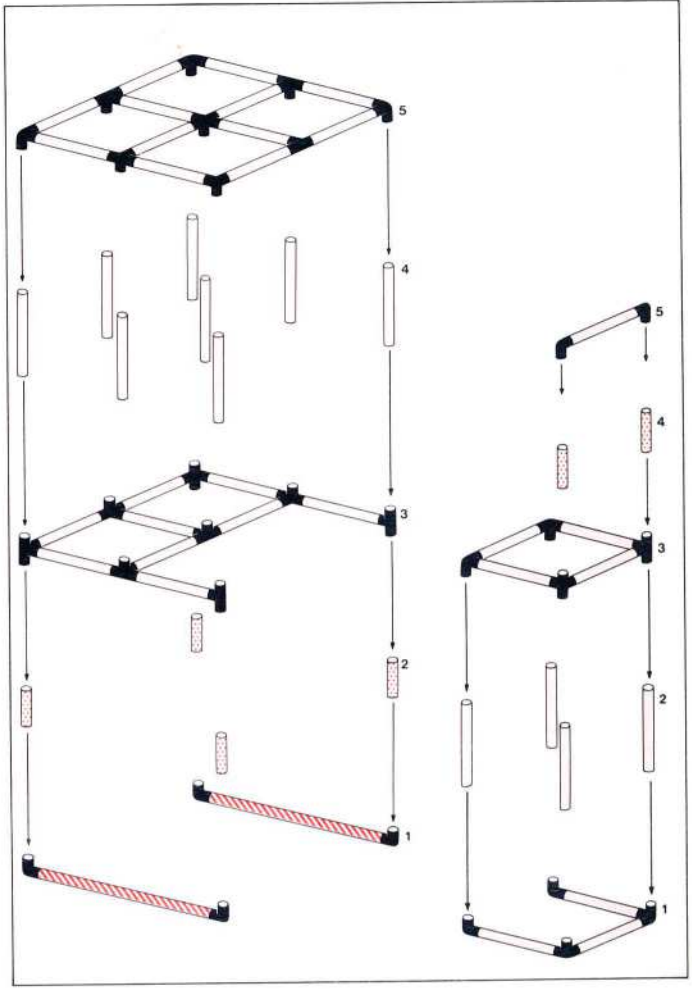

1 x Quadro UNIVERSAL 3+

L 85 cm
(33.4 in.)
B 85 cm
(33.4 in.)
H 65 cm
(25.5 in.)

L 45 cm
(17.7 in.)
B 45 cm
(17.7 in.)
H 65 cm
(25.5 in.)

1.86

Schreibtisch desk bureau

1 x Quadro UNIVERSAL 6+

L 165 cm
(64.9 in.)
B 125 cm
(49.2 in.)
H 65 cm
(25.5 in.)