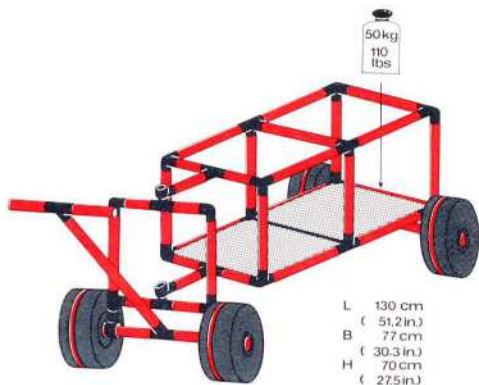

Handwagen handcart charrette

1 × Quadro START
+ 2 × Quadro MOBIL

3+

L 130 cm
(51.2 in.)
B 77 cm
(30.3 in.)
H 70 cm
(27.5 in.)