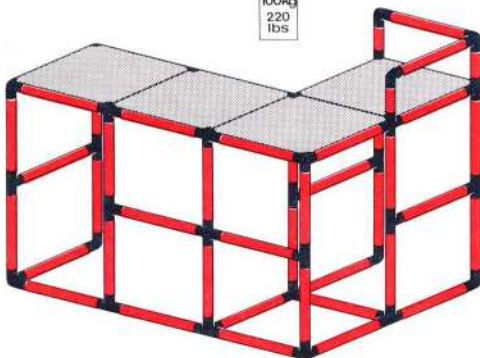

Bar

1 x Quadro JUNIOR

6+

100kg
220 lbs

L 125 cm
(49.2 in.)
B 85 cm
(33.4 in.)
H 105 cm
(41.3 in.)

1.86