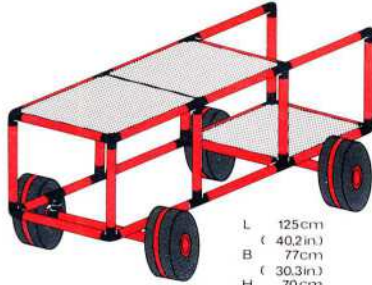

1 × Quadro START
+ 2 × Quadro MOBIL

3+

"Amphicar" I

Achtung/Attention!

für Pools + kleine Gewässer,
nicht für offene Gewässer
for pools + small lakes only,
not for open sea

50 kg
110 lbs
an Land
by land

Auftrieb: 28 kg / 7 kg je Rad
buoyancy: 61.6 lbs / 15.4 lbs each wheel

L 125 cm
(40.2 in.)
B 77 cm
(30.3 in.)
H 70 cm
(27.5 in.)