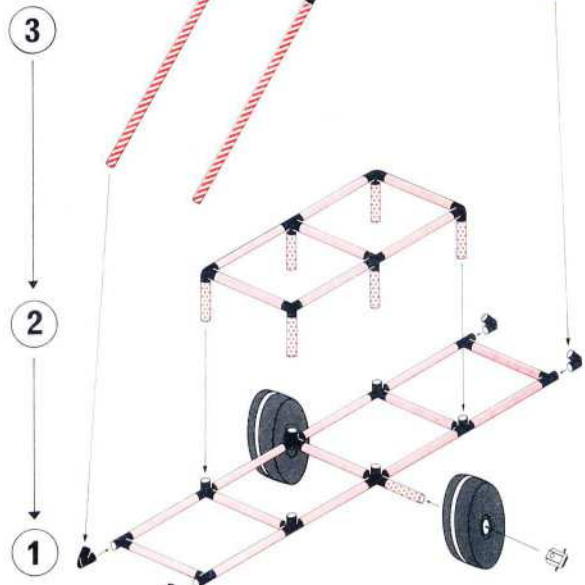

1.86

Wippe swing bascule

1 × Quadro START
+ 1 × Quadro MOBIL

3+

L 175 cm
(68.9 in.)
B 77 cm
(30.3 in.)
H 97 cm
(38.2 in.)

1.86

Rikscha rickshaw pousse - pousse

1 × Quadro START
+ 1 × Quadro MOBIL