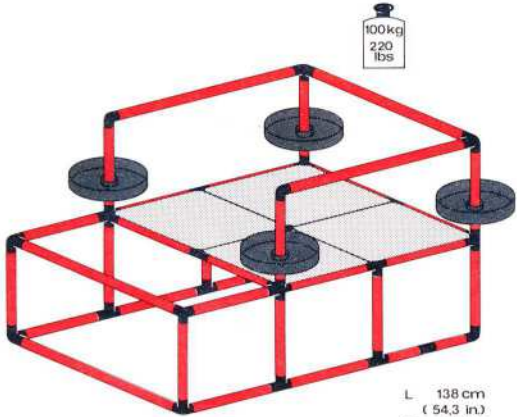

Radbefestigung – wheel-fitting – montage des roues

7.88

Kletterturm basic loft galerie

1 x Quadro TRUCK COLOR 1+

Achtung / Attention!
 General Instruction

100kg
220
lbs

L 110 cm
(43.3 in)
B 110 cm
(43.3 in)
H 85 cm
(33.4 in)

Spielcenter play-center coin de jeu

1 x Quadro TRUCK COLOR (1+)

Achtung / Attention!
General Instruction

100 kg
220 lbs

L 138 cm
(54.3 in.)
B 110 cm
(43.3 in.)
H 85 cm
(33.4 in.)

- 1
- 2
- 4
- 6
- 4
- 2
- 4
- 30
- 4
- 4