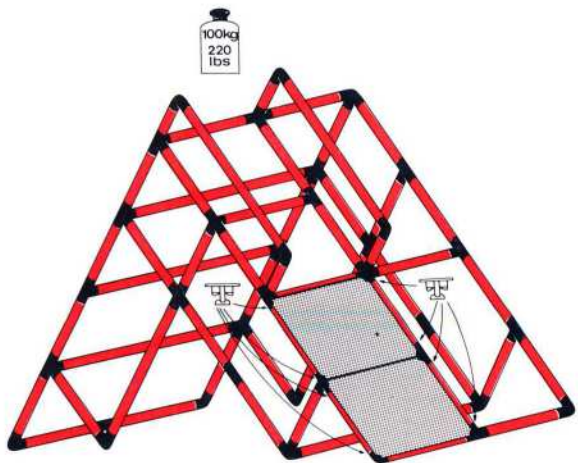

3

2

1

Kletterberg climbing hill colline de grimper

1 x Quadro JUNIOR

6+

L 235 cm
(92.5 in.)
B 85 cm
(33.4 in.)
H 130 cm
(51.2 in.)

1.86

2

1

Rutsche slide tobogan

1 x Quadro JUNIOR

3+

100kg
220
lbs

L 185 cm
(72.8 in.)
B 85 cm
(33.4 in.)
H 111 cm
(43.7 in.)

1.86