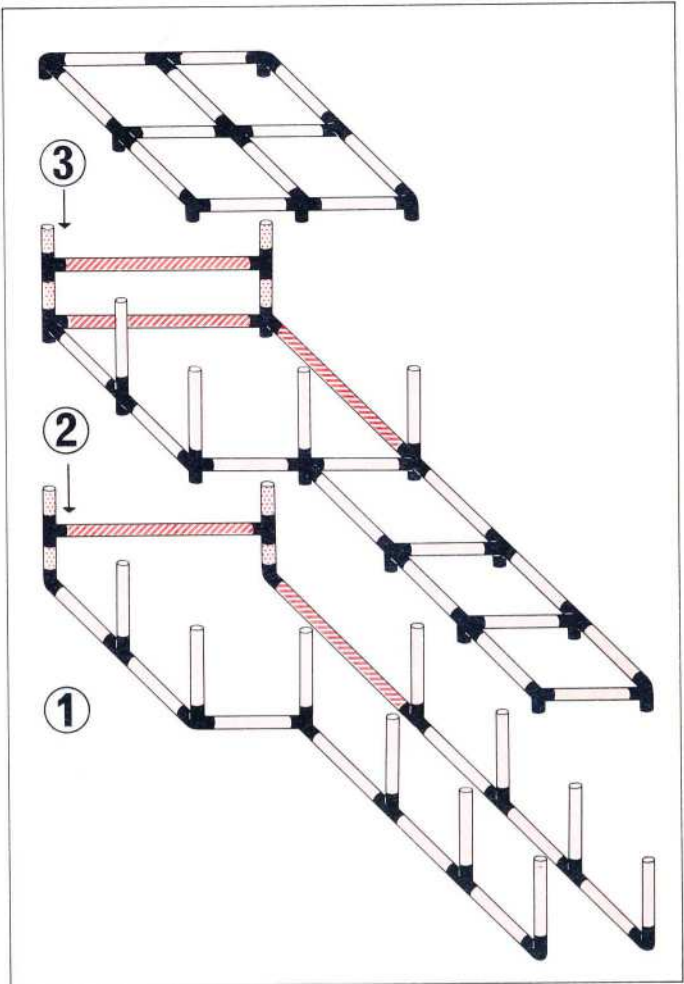

1 x Quadro UNIVERSAL **3+**

100kg
220 lbs

L 205 cm (80.7 in.)
 B 85 cm (33.4 in.)
 H 85 cm (33.4 in.)

- 2
- 9
- 8
- 2
- 12
- 4

1.86

Spielcenter
play-center
centre de jeu

1 x Quadro UNIVERSAL **1+**

Achtung / Attention!
 General Instruction