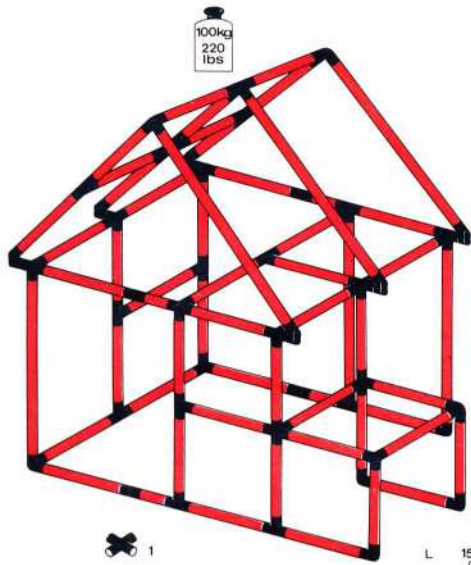

1 x Quadro TRUCK COLOR (3+)

L 178 cm
(70 in.)
B 85 cm
(33.4 in.)
H 98 cm
(38.6 in.)

4.87

Haus playhouse maison

1 x Quadro JUNIOR

3+

L 150 cm
(59 in.)
B 85 cm
(33.4 in.)
H 143 cm
(56.2 in.)

1.86