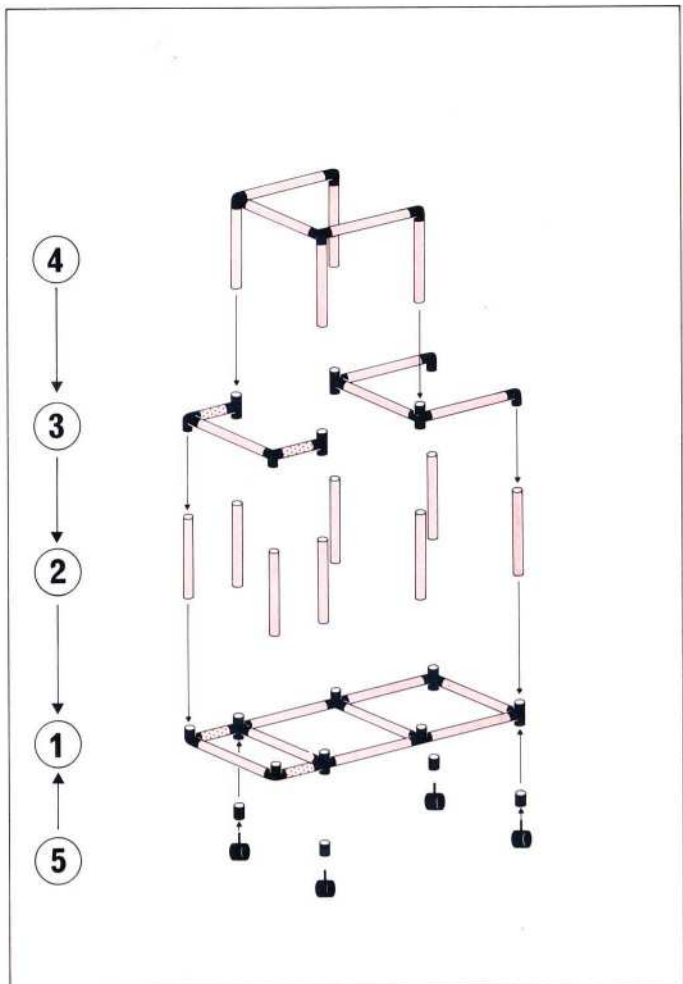

50 kg
110 lbs

1 x Quadro START

3+

"Tin Lizzy" Truck

50 kg
110 lbs

L 105cm
(41.3in.)
B 45cm
(17.7in.)
H 96cm
(37.8in.)

- 2
- 6
- 2
- 6
- 27
- 4
- 4
- 4

1.86