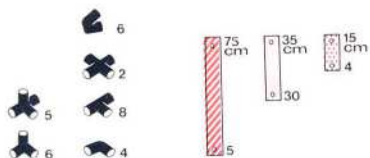

Haus playhouse maison

1 x Quadro START 3+