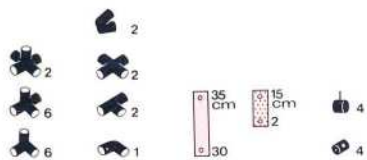

50 kg
110 lbs

1 x Quadro START

3+

"Tin Lizzy" Truck

50 kg
110 lbs

L 105cm
(41.3in.)
B 45cm
(17.7in.)
H 96cm
(37.8in.)

- 2
- 6
- 2
- 6
- 27
- 4
- 4
- 4

1.86