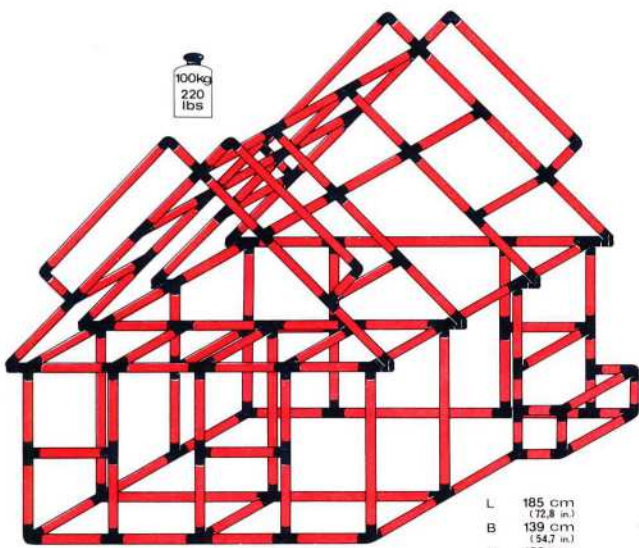

L 105 cm
(41.3 in.)
 B 85 cm
(33.4 in.)
 H 56 cm
(22 in.)

1.86

"Skyhawk"
Flugzeug
aeroplane
avion

1 x Quadro UNIVERSAL

6+

50 kg
110 lbs

L 194 cm
(76.4 in.)
 B 205 cm
(80.7 in.)
 H 87 cm
(34.3 in.)

1.86

1 x Quadro UNIVERSAL 6+

"Space Shuttle"

L 188 cm
(74 in.)
B 125 cm
(49.2 in.)
H 96 cm
(37.8 in.)

1.86

Grosses Haus large playhouse grande maison

2 x Quadro UNIVERSAL 10+

L 185 cm
(72.8 in.)
B 139 cm
(54.7 in.)
H 183 cm
(72 in.)

1.86

Baumhaus tree house maison d'arbre

2 x Quadro UNIVERSAL **10+**

"Tower Bridge"

2 x Quadro UNIVERSAL **6+**

"Villa Kunterbunt"
"Villa Higgedy-Piggedy"
"Villa Pêle-Mêle"

2 × Quadro UNIVERSAL **6+**

100kg
220 lbs