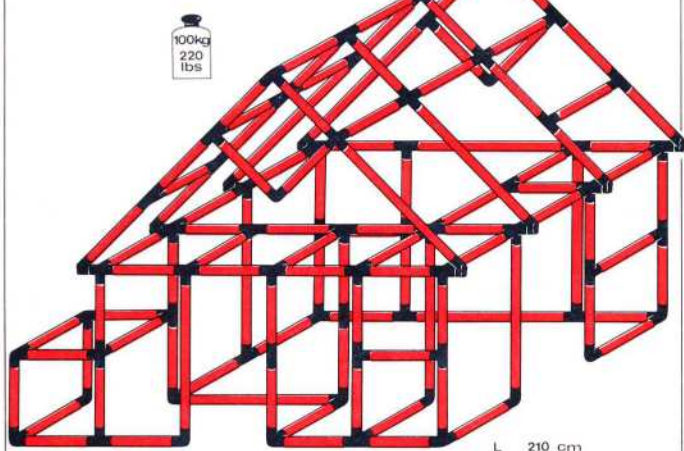

Grosses Haus large playhouse grande maison

- 3
- 19
- 4
- 7
- 18
- 2
- 11
- 8
- 12
- 94

1.86