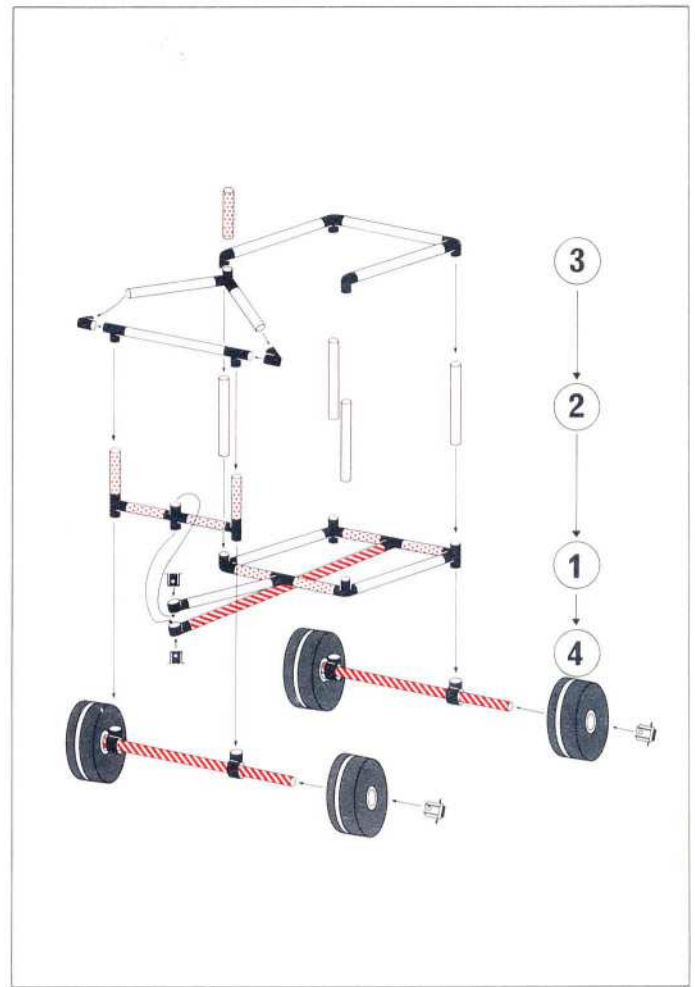

6+

L 170 cm
(66.9 in.)
B 77 cm
(30.3 in.)
H 150 cm
(59 in.)

1.86

Auto car voiture

1 × Quadro START
+ 2 × Quadro MOBIL

3+

L 110 cm
(43.3 in.)
B 77 cm
(30.3 in.)
H 70 cm
(27.5 in.)

1.86