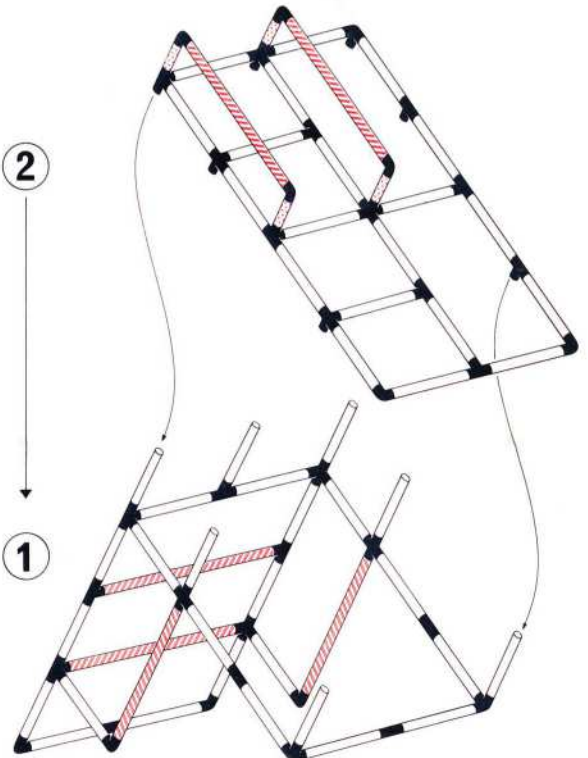

L 235 cm
(92.5 in.)
B 85 cm
(33.4 in.)
H 130 cm
(51.2 in.)

1.86

2

1