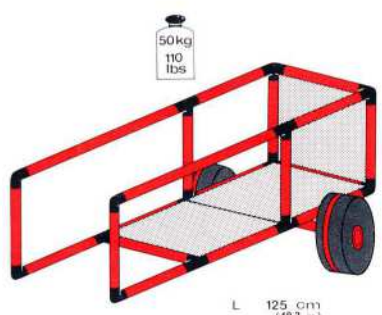

- 4
- 6
- 8
- 13
- 35 cm
- 15 cm
- 44
- 7
- 7

1.86

Schubkarre wagon brouette

1 × Quadro START
+ 1 × Quadro MOBIL

3+

L 125 cm
(49.2 in.)
B 77 cm
(30.3 in.)
H 70 cm
(27.5 in.)

- 2
- 6
- 4
- 4
- 75 cm
- 35 cm
- 15 cm
- 16
- 4
- 2
- 2
- 2

1.86

Wippe swing bascule

1 × Quadro START
+ 1 × Quadro MOBIL

3+

L 175 cm
(68.9 in.)
B 77 cm
(30.3 in.)
H 97 cm
(38.2 in.)

1.86

Rikscha rickshaw pousse - pousse

1 × Quadro START
+ 1 × Quadro MOBIL