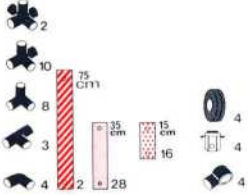

Lok locomotive engine

1 × Quadro UNIVERSAL
+ 2 × Quadro MOBIL 3+

100kg
220
lbs

L 125 cm
149.2 in
B 77 cm
30.3 in
H 110 cm
43.3 in

1.86

Strandwagen beach-cart charrette de plage

1 × Quadro UNIVERSAL
+ 2 × Quadro MOBIL 6+

50kg
110
lbs

L 160 cm
63 in
B 77 cm
30.3 in
H 110 cm
43.3 in

1.86