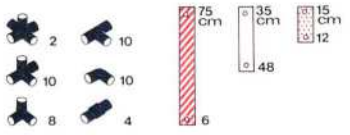

100kg
220 lbs

L 125 cm (49.2 in.)
 B 125 cm (49.2 in.)
 H 85 cm (33.4 in.)

- 1
- 11
- 11
- 8

- 2
- 11
- 4
- 3

1.86

Barren parallel bars barres paralleles

1 x Quadro UNIVERSAL (6+)

L 205 cm (80.7 in.)
B 125 cm (49.2 in.)
H 125 cm (49.2 in.)