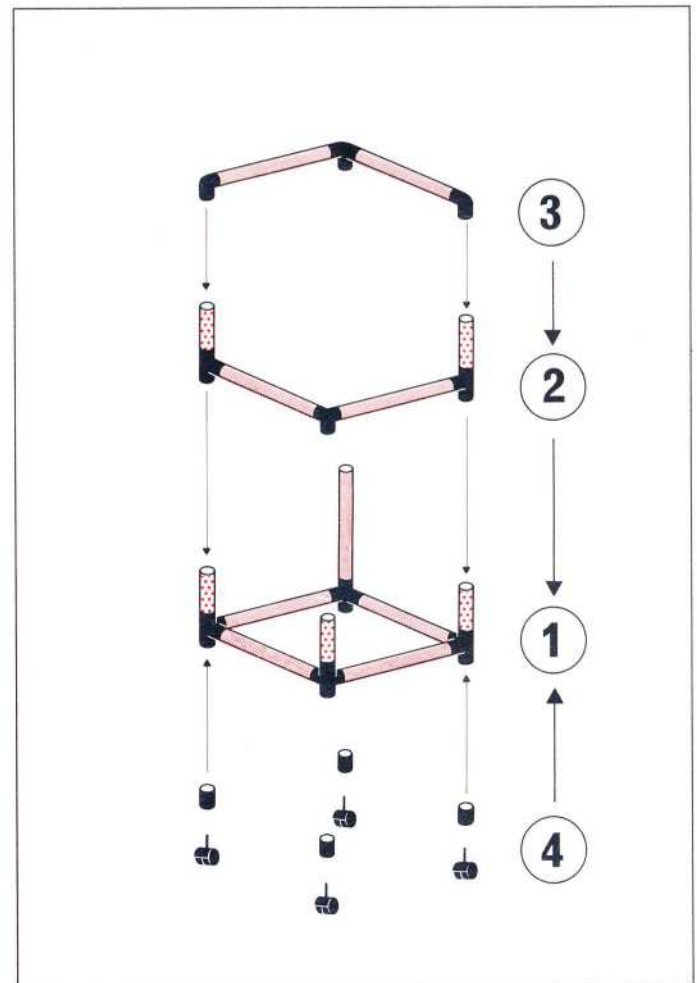

L 45 cm
(17.7 in.)
B 45 cm
(17.7 in.)
H 56 cm
(22 in.)

5.89