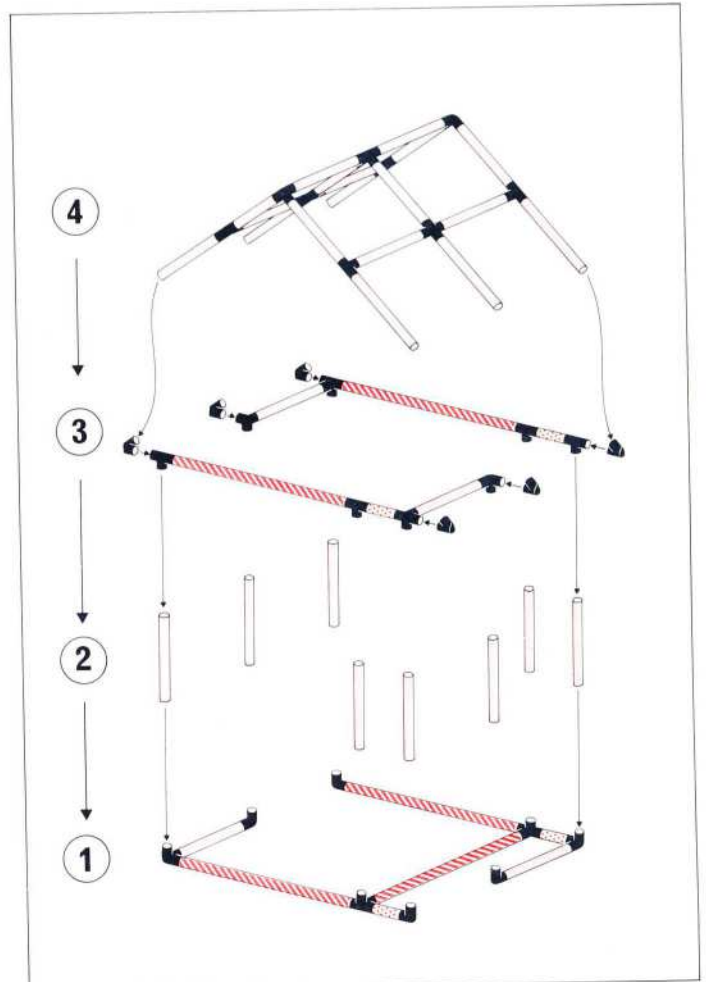

50 kg
110 lbs

L 65 cm
(25.5 in.)
B 45 cm
(17.7 in.)
H 56 cm
(22 in.)

5.89

Tunnel

1 x Quadro BABY COLOR 1+

Achtung / Attention!
 General Instruction

Haus playhouse maison

1 x Quadro START 3+