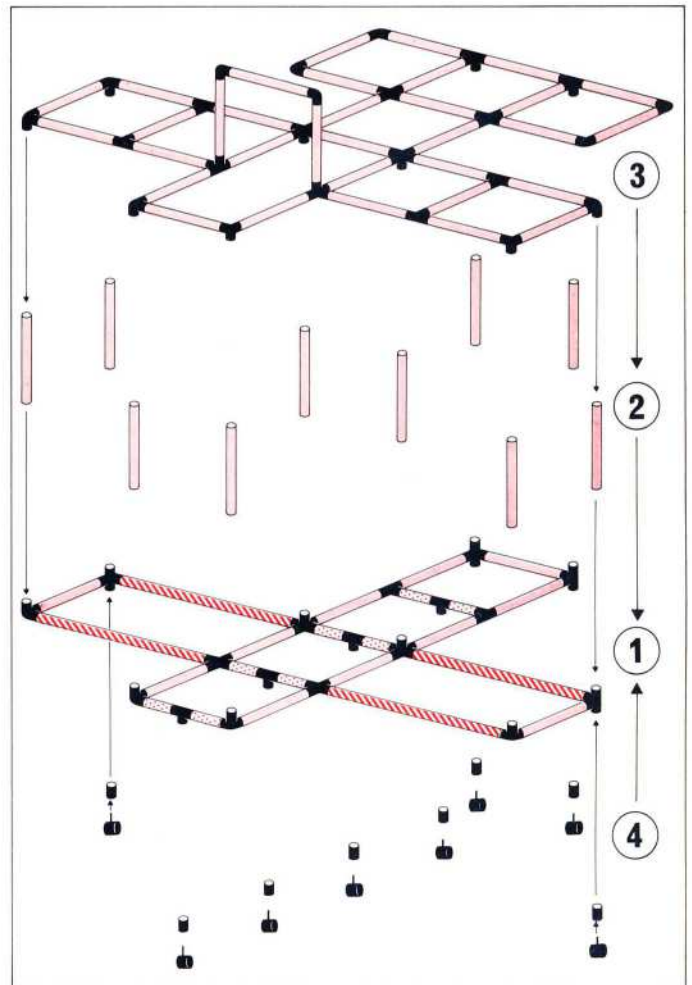

2 x Quadro START

3+

"Greyhound" Bus

50 kg
110 lbs

L 185cm
(72.8 in.)
B 85cm
(33.4 in.)
H 96cm
(37.8 in.)

1.86

2 x Quadro START

3+

"Startliner" Flugzeug aeroplane avion

50 kg
110 lbs

L 165cm
(64.9 in.)
B 205cm
(80.7 in.)
H 96cm
(37.8 in.)

1.86