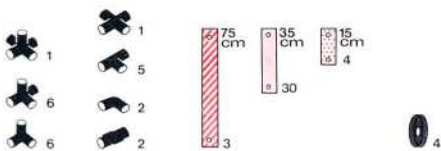

Radbefestigung – wheel-fitting – montage des roues

7.88

Kletterturm basic loft galerie

1 x Quadro TRUCK COLOR 1+

Achtung / Attention!
 General Instruction

100kg
220
lbs

L 110 cm
(43.3 in)
B 110 cm
(43.3 in)
H 85 cm
(33.4 in)

Spielcenter play-center coin de jeu

1 x Quadro TRUCK COLOR (1+)

Achtung / Attention!
General Instruction

100 kg
220 lbs

L 138 cm
(54.3 in.)
B 110 cm
(43.3 in.)
H 85 cm
(33.4 in.)

- 1
- 2
- 4
- 6
- 4
- 2
- 4
- 30
- 4
- 4