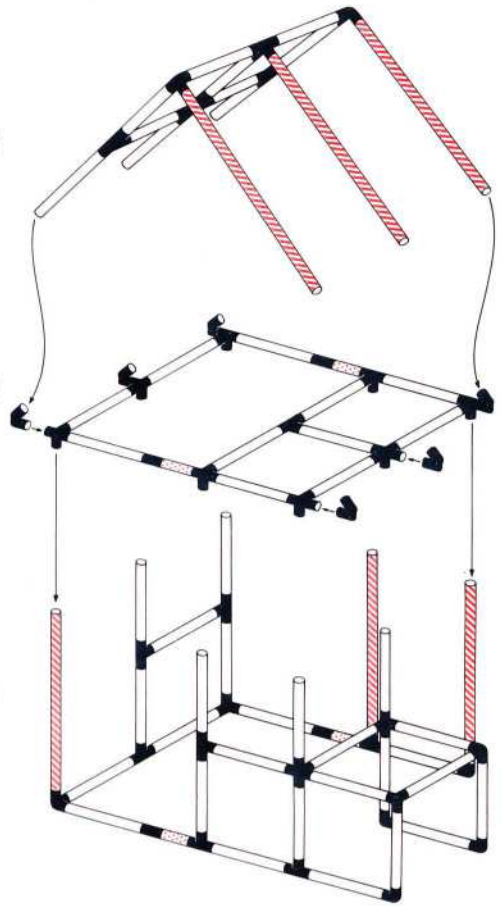

L 150 cm
(59 in.)
B 85 cm
(33.4 in.)
H 143 cm
(56.2 in.)

1.86

3

2

1