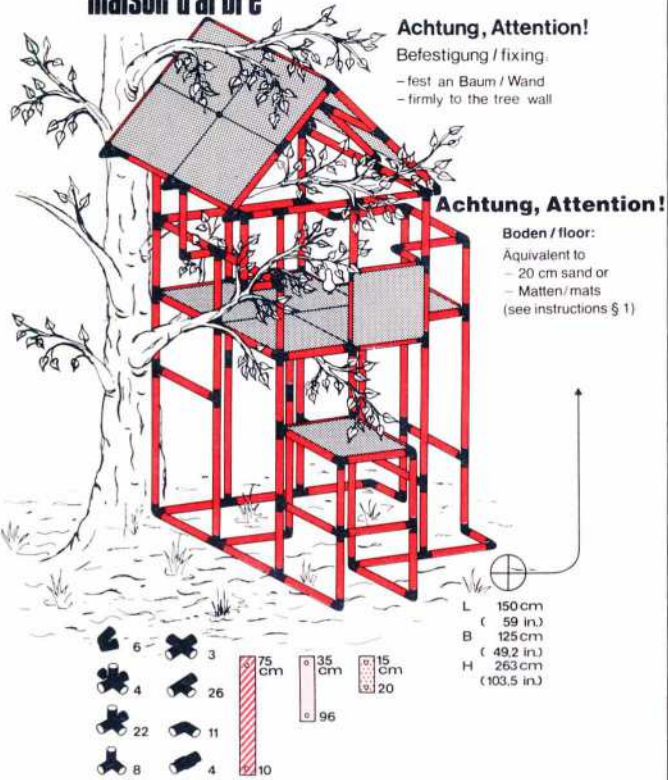

Baumhaus tree house maison d'arbre

2 x Quadro UNIVERSAL **10+**