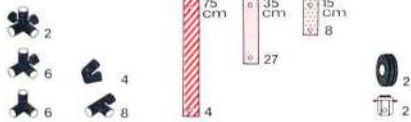

1.86

Wippe swing bascule

1 × Quadro START
+ 1 × Quadro MOBIL

3+

L 175 cm
(68.9 in.)
B 77 cm
(30.3 in.)
H 97 cm
(38.2 in.)

1.86

Rikscha rickshaw pousse - pousse

1 × Quadro START
+ 1 × Quadro MOBIL