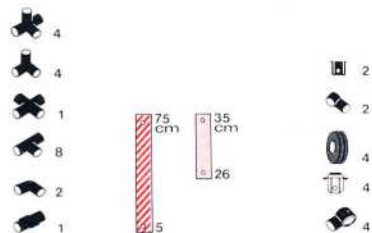

L 125 cm
(40.2 in.)
B 77 cm
(30.3 in.)
H 70 cm
(27.5 in.)

1.86

1 × Quadro START
+ 2 × Quadro MOBIL

1+

"Amphicar" II

Achtung/Attention!

für Pools + kleine Gewässer,
nicht für offene Gewässer
for pools + small lakes only,
not for open sea

Achtung / Attention!

General Instruction

50 kg
110 lbs
an Land
by land

Auftrieb: 28 kg / 7 kg je Rad
buoyancy: 61.6 lbs / 15.4 lbs each wheel

L 131 cm
(51.5 in.)
B 117 cm
(46 in.)
H 58 cm
(22.8 in.)

7.88

Quadro TRUCK COLOR 278 Elemente

Spielcenter play-center coin de jeu

1 x Quadro TRUCK COLOR (1+)

Achtung / Attention!
General Instruction

100 kg
220 lbs

L 138 cm
(54.3 in.)
B 110 cm
(43.3 in.)
H 85 cm
(33.4 in.)

- 1
- 2
- 4
- 6
- 4
- 2
- 4
- 30
- 4
- 4