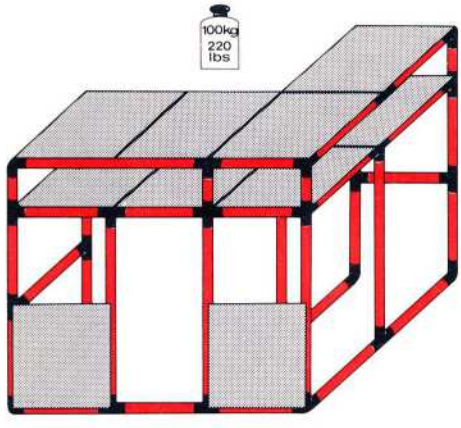

1.86

Kaufladen playcounter with bench boutique

1 x Quadro UNIVERSAL (6+)

L 85 cm (33.4 in.)
B 59 cm (23.2 in.)
H 194 cm (76.3 in.)

- 2
- 11
- 7
- 9
- 9
- 6

1 x Quadro UNIVERSAL (6+)

Bar

L 125 cm (49.2 in.)
B 85 cm (33.4 in.)
H 105 cm (41.3 in.)