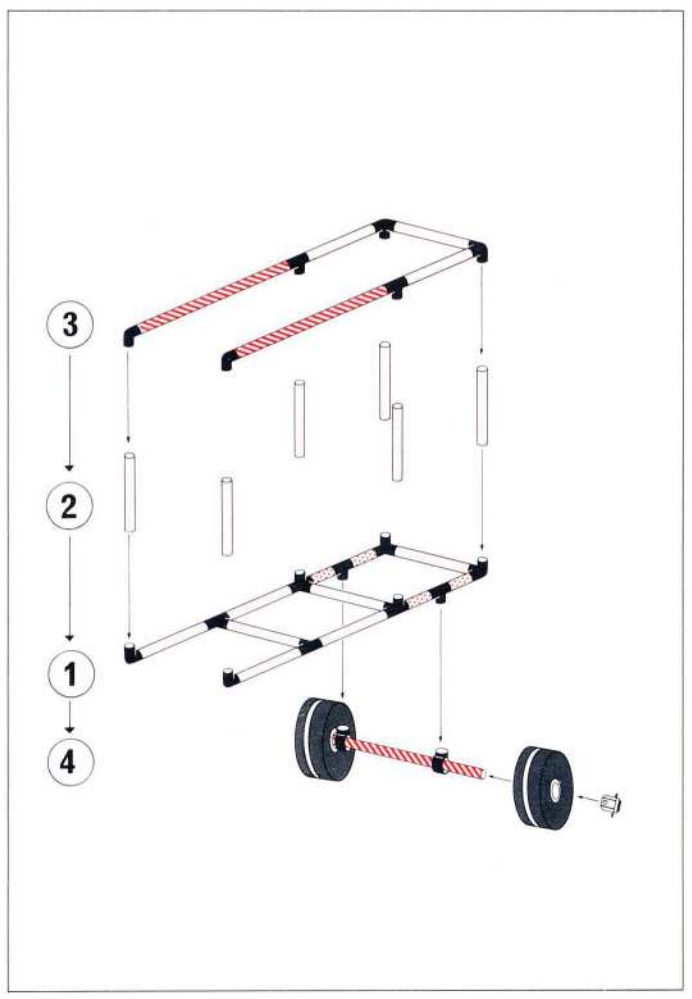

Karussell carousel carrousel

2 × Quadro START

1+

Achtung / Attention!
General Instruction

L 245cm
(96.4 in.)
B 45cm
(17.7 in.)
H 56cm
(22 in.)

- 4
- 6
- 8
- 13
- 35 cm
- 15 cm
- 44
- 7
- 7

1.86

Schubkarre wagon brouette

1 × Quadro START
+ 1 × Quadro MOBIL

3+

L 125 cm
(49.2 in.)
B 77 cm
(30.3 in.)
H 70 cm
(27.5 in.)

- 2
- 6
- 4
- 4
- 75 cm
- 35 cm
- 15 cm
- 16
- 4
- 2
- 2
- 2

1.86