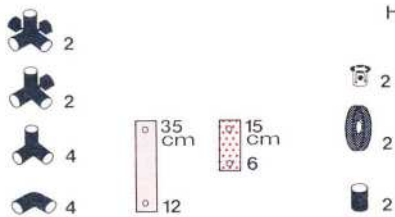

L 105 cm
 (41,3 in.)
 B 77 cm
 (30,3 in.)
 H 108 cm
 (42,4 in.)

Kasperltheater puppet theater guignol

1 x Quadro BABY COLOR **1+**

Achtung / Attention!
General Instruction

100kg
220
lbs

L 45 cm
(17,7 in.)
B 45 cm
(17,7 in.)
H 85 cm
(33,4 in.)

5.89

Wippe 1 seesaw 1 bascule 1

1 x Quadro BABY COLOR **1+**

Achtung / Attention!
General Instruction

50 kg
110
lbs

L 85 cm
(33,4 in.)
B 45 cm
(17,7 in.)
H 36 cm
(14,2 in.)

5.89

1 x Quadro BABY COLOR **1+**

Achtung / Attention!
 General Instruction

Wippe 2 seesaw 2 bascule 2

L 125 cm
 (49.2 in.)
 B 45 cm
 (17.7 in.)
 H 56 cm
 (22 in.)

5.89

1 x Quadro BABY COLOR **1+**

Achtung / Attention!
 General Instruction