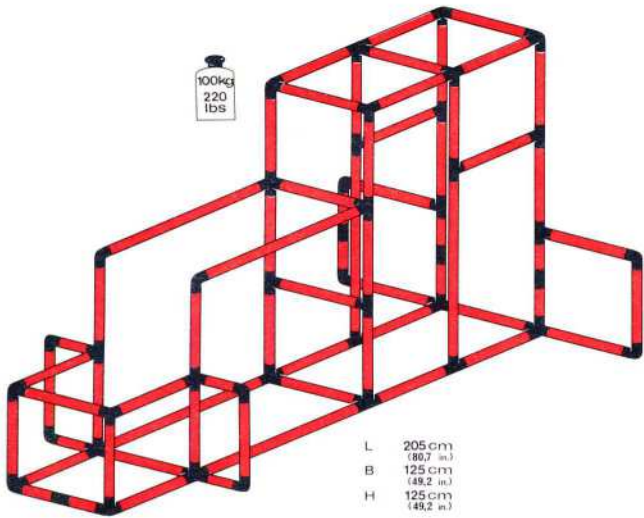

1 x Quadro UNIVERSAL **3+**

100kg
220 lbs

L 205 cm (80.7 in.)
 B 85 cm (33.4 in.)
 H 85 cm (33.4 in.)

- 2
- 9
- 8
- 2
- 12
- 4

1.86

Spielcenter
play-center
centre de jeu

1 x Quadro UNIVERSAL **1+**

Achtung / Attention!
 General Instruction

100kg
220 lbs

L 125 cm (49.2 in.)
 B 125 cm (49.2 in.)
 H 85 cm (33.4 in.)

- 1
- 11
- 11
- 8

- 2
- 11
- 4
- 3

1.86

Barren parallel bars barres paralleles

1 x Quadro UNIVERSAL (6+)

L 205 cm (80.7 in.)
B 125 cm (49.2 in.)
H 125 cm (49.2 in.)