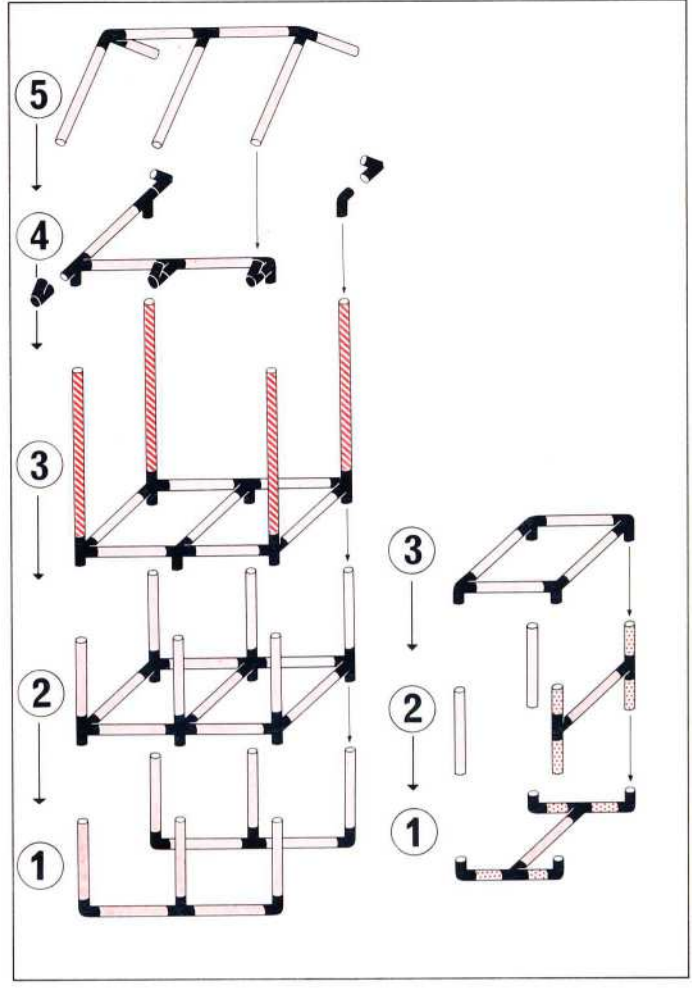

1.86

Kaufladen playcounter with bench boutique

1 x Quadro UNIVERSAL (6+)

L 85 cm (33.4 in.)
B 59 cm (23.2 in.)
H 194 cm (76.3 in.)

- 2
- 11
- 7
- 9
- 9
- 6

1 x Quadro UNIVERSAL (6+)

Bar

L 125 cm (49.2 in.)
B 85 cm (33.4 in.)
H 105 cm (41.3 in.)