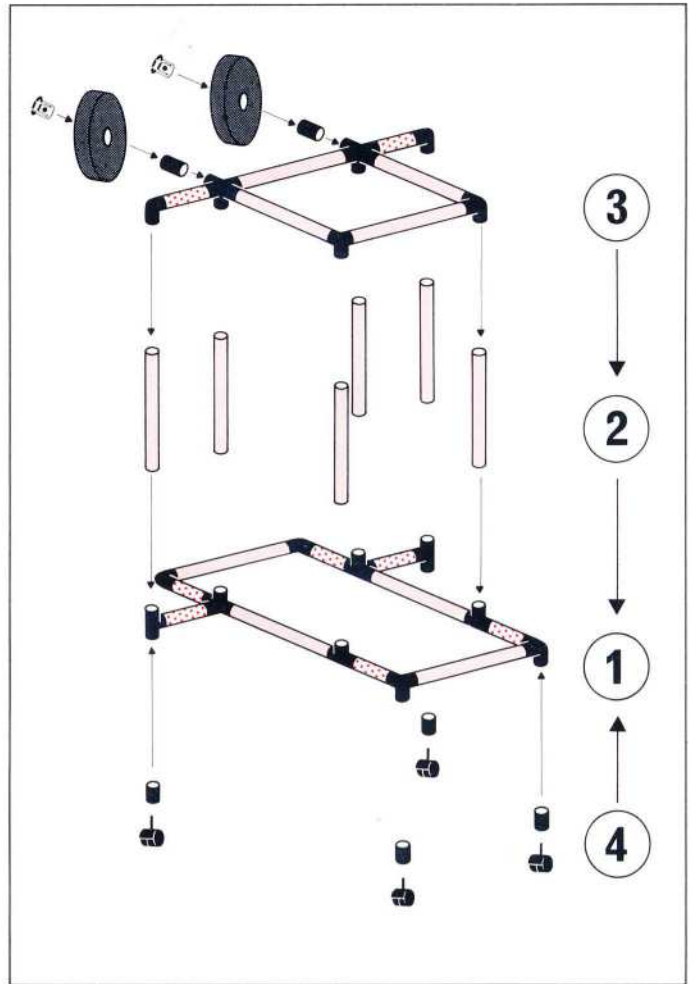

Achtung / Attention!
General Instruction

50 kg
110 lbs

L 85 cm
(33.4 in.)
B 85 cm
(33.4 in.)
H 56 cm
(22 in.)

5.89

Einkaufswagen trolley chariot

1 x Quadro BABY COLOR **1+**

Achtung / Attention!
General Instruction