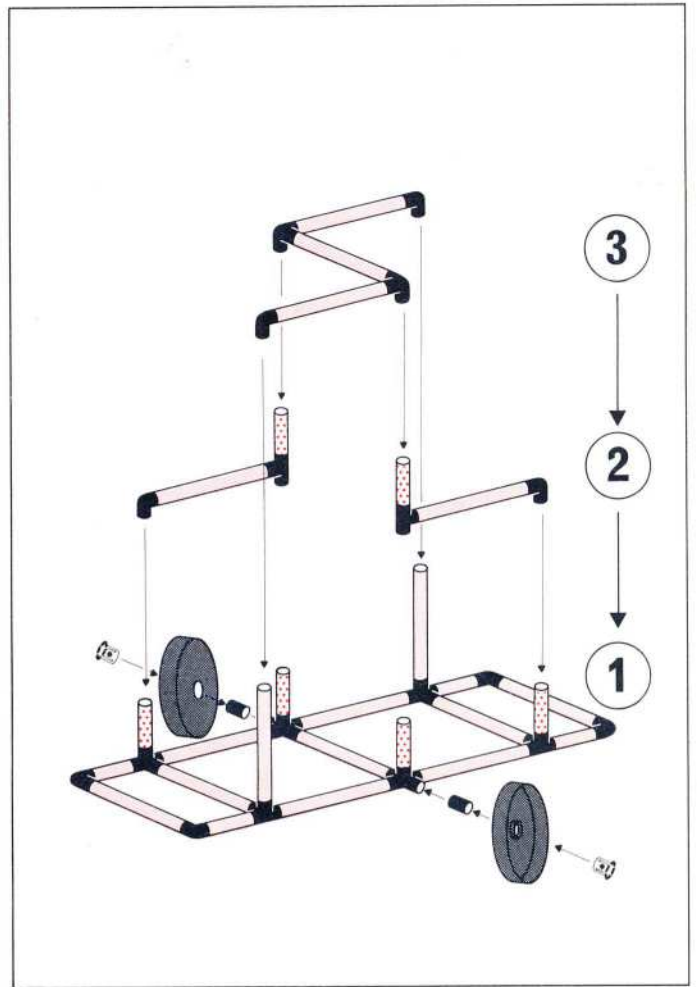

5.89

Wippe 1 seesaw 1 bascule 1

1 x Quadro BABY COLOR **1+**

Achtung / Attention!
General Instruction

50 kg
110
lbs

L 85 cm
(33,4 in.)
B 45 cm
(17,7 in.)
H 36 cm
(14,2 in.)

5.89

1 x Quadro BABY COLOR **1+**

Achtung / Attention!
 General Instruction

Wippe 2 seesaw 2 bascule 2

L 125 cm
 (49.2 in.)
 B 45 cm
 (17.7 in.)
 H 56 cm
 (22 in.)

5.89

1 x Quadro BABY COLOR **1+**

Achtung / Attention!
 General Instruction