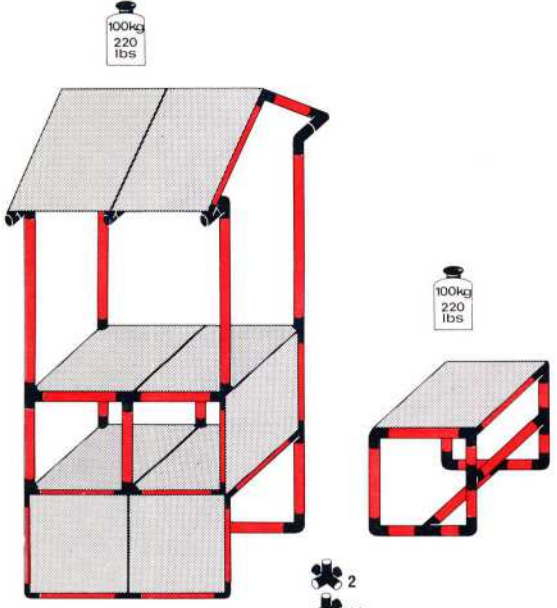

1.86

Kasperltheater mit Bank puppet theater guignol

1 x Quadro UNIVERSAL (6+)

L 85 cm (33.4 in.)
B 45 cm (17.7 in.)
H 125 cm (49.2 in.)

L 85 cm (33.4 in.)
B 45 cm (17.7 in.)
H 65 cm (25.5 in.)

1.86

Tisch mit Stuhl table with chair table avec chaise

1 x Quadro UNIVERSAL 3+

L 85 cm
(33.4 in.)
B 85 cm
(33.4 in.)
H 65 cm
(25.5 in.)

L 45 cm
(17.7 in.)
B 45 cm
(17.7 in.)
H 65 cm
(25.5 in.)

1.86

Schreibtisch desk bureau

1 x Quadro UNIVERSAL 6+

L 165 cm
(64.9 in.)
B 125 cm
(49.2 in.)
H 65 cm
(25.5 in.)

1.86

Kaufladen playcounter with bench boutique

1 x Quadro UNIVERSAL (6+)

L 85 cm (33.4 in.)
B 59 cm (23.2 in.)
H 194 cm (76.3 in.)

- 2
- 11
- 7
- 9
- 9
- 6

1 x Quadro UNIVERSAL (6+)

Bar

L 125 cm (49.2 in.)
B 85 cm (33.4 in.)
H 105 cm (41.3 in.)