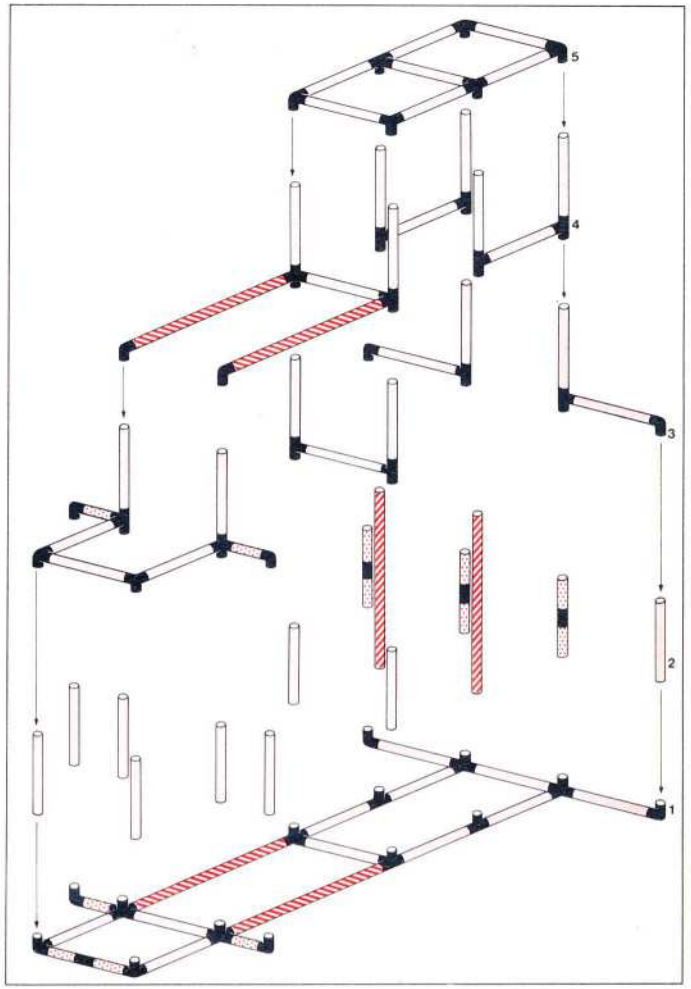

Barren parallel bars barres paralleles

1 x Quadro UNIVERSAL (6+)

L 205 cm (80.7 in.)
B 125 cm (49.2 in.)
H 125 cm (49.2 in.)

1.86

Kasperltheater mit Bank puppet theater guignol

1 x Quadro UNIVERSAL (6+)

L 85 cm (33.4 in.)
B 45 cm (17.7 in.)
H 125 cm (49.2 in.)

L 85 cm (33.4 in.)
B 45 cm (17.7 in.)
H 65 cm (25.5 in.)

1.86