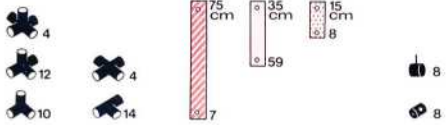

2 x Quadro START

3+

"Greyhound" Bus

50 kg
110 lbs

L 185cm
(72.8 in.)
B 85cm
(33.4 in.)
H 96cm
(37.8 in.)

1.86

2 x Quadro START

3+

"Startliner" Flugzeug aeroplane avion

50 kg
110 lbs

L 165cm
(64.9 in.)
B 205cm
(80.7 in.)
H 96cm
(37.8 in.)

1.86