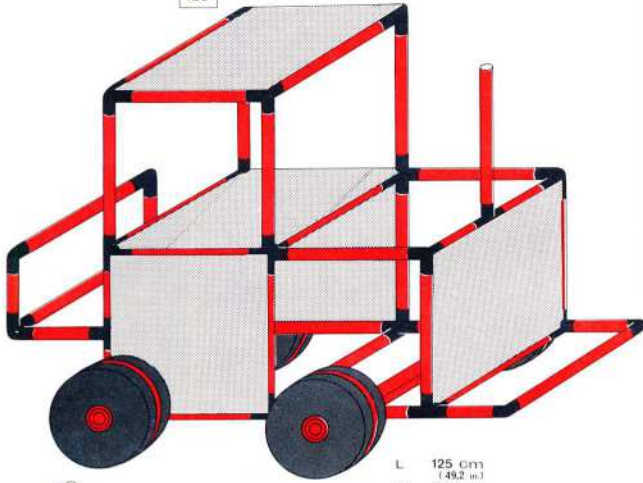

Lok locomotive engine

1 × Quadro UNIVERSAL
+ 2 × Quadro MOBIL 3+

100kg
220
lbs

L 125 cm
149.2 in
B 77 cm
30.3 in
H 110 cm
43.3 in

1.86