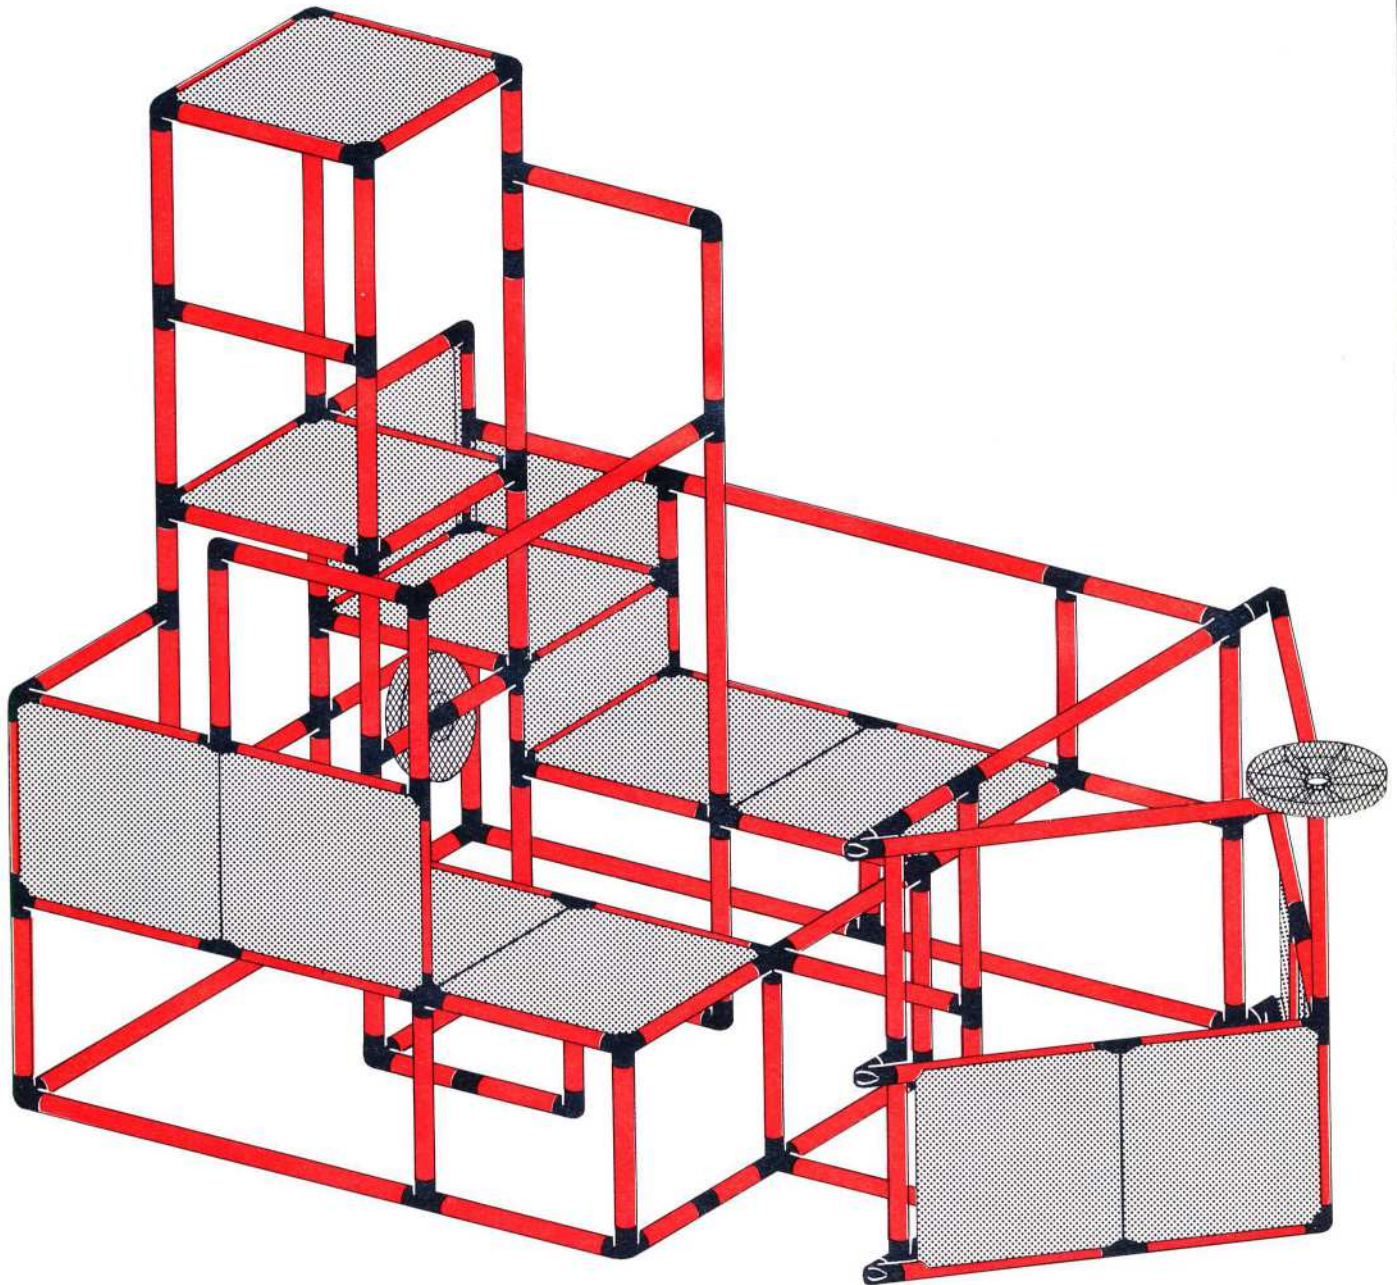

3

2

1

1 × Quadro BABY COLOR
 + 1 × Quadro START
 + 1 × Quadro UNIVERSAL

6+

Abenteuer1 - Adventure1 - Aventure1

Schiff - ship - bateau

L 238cm
 (93,5in.)
 B 135cm
 (53in.)
 H 185cm
 (72,7in.)