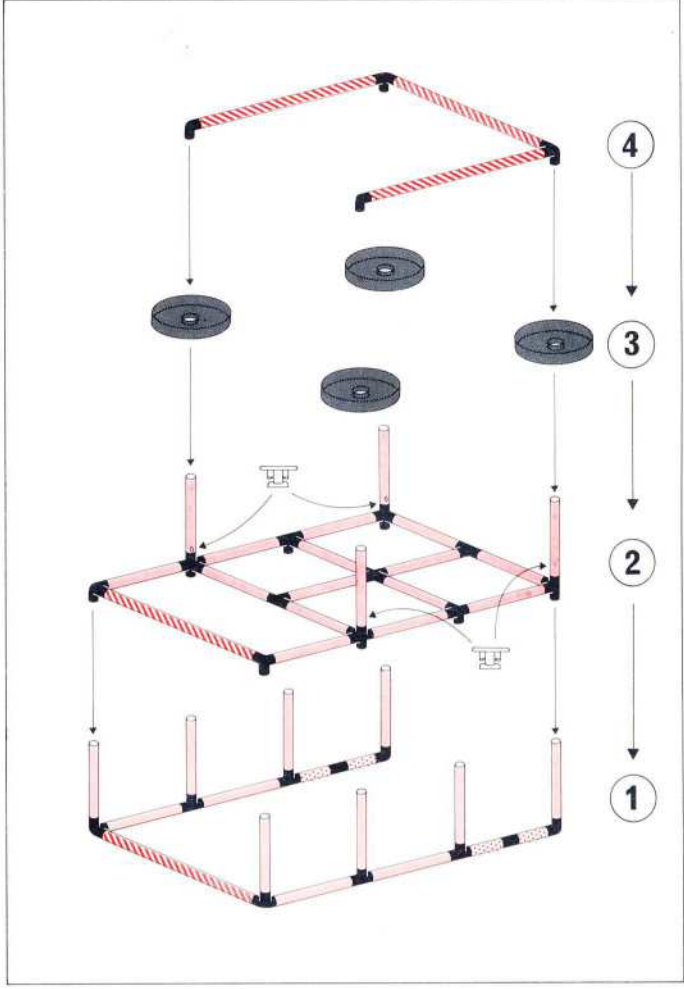

Spielcenter play-center coin de jeu

1 x Quadro TRUCK COLOR (1+)

Achtung / Attention!
General Instruction

100 kg
220 lbs

L 138 cm
(54.3 in.)
B 110 cm
(43.3 in.)
H 85 cm
(33.4 in.)

- 1
- 2
- 4
- 6
- 4
- 2
- 4
- 30
- 4
- 4

487

Wippe und Rutsche swing and slide bascule et tobogan

1 x Quadro TRUCK COLOR (3+)

50 kg
110 lbs

L 178 cm
(70 in.)
B 97 cm
(38.2 in.)
H 97 cm
(38.2 in.)

- 2
- 2
- 4
- 8
- 4
- 4
- 5
- 28
- 4
- 4
- 4
- 4

487