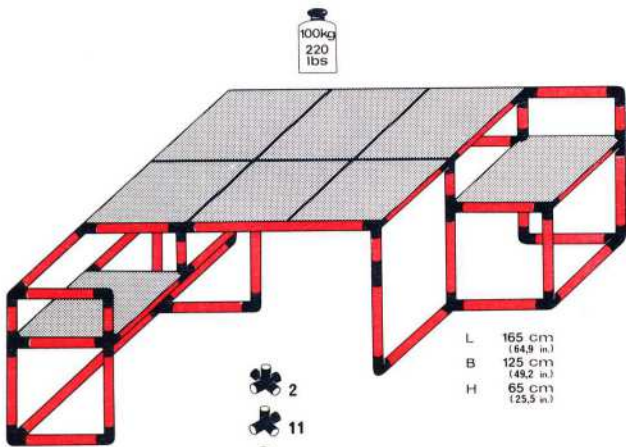

1 x Quadro UNIVERSAL 3+

L 85 cm
(33.4 in.)
B 85 cm
(33.4 in.)
H 65 cm
(25.5 in.)

L 45 cm
(17.7 in.)
B 45 cm
(17.7 in.)
H 65 cm
(25.5 in.)

1.86

Schreibtisch desk bureau

1 x Quadro UNIVERSAL 6+

L 165 cm
(64.9 in.)
B 125 cm
(49.2 in.)
H 65 cm
(25.5 in.)

1.86

Kaufladen playcounter with bench boutique

1 x Quadro UNIVERSAL (6+)

L 85 cm (33.4 in.)
B 59 cm (23.2 in.)
H 194 cm (76.3 in.)

- 2
- 11
- 7
- 9
- 9
- 6

1 x Quadro UNIVERSAL (6+)

Bar

L 125 cm (49.2 in.)
B 85 cm (33.4 in.)
H 105 cm (41.3 in.)