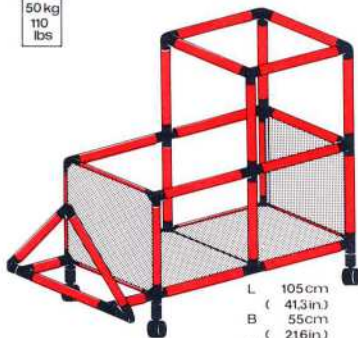

50 kg
110 lbs

1 x Quadro START

3+

"Tin Lizzy" Truck

50 kg
110 lbs

L 105cm
(41.3in.)
B 45cm
(17.7in.)
H 96cm
(37.8in.)

- 2
- 6
- 2
- 6
- 27
- 4
- 4
- 4

1.86