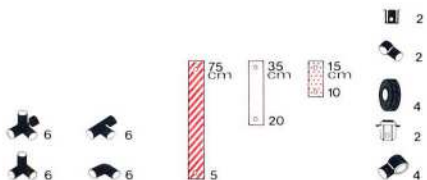

1.86

Handwagen handcart charrette

1 × Quadro JUNIOR
+ 2 × Quadro MOBIL

3+

L 130 cm
(51.2 in.)
B 77 cm
(30.3 in.)
H 70 cm
(27.5 in.)

1.86

Haus playhouse maison

1 x Quadro UNIVERSAL (3+)