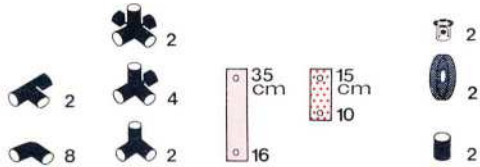

L 105 cm
 (41,3 in.)
 B 77 cm
 (30,3 in.)
 H 108 cm
 (42,4 in.)

Kasperltheater puppet theater guignol

1 x Quadro BABY COLOR **1+**

Achtung / Attention!
General Instruction

100kg
220
lbs

L 45 cm
(17,7 in.)
B 45 cm
(17,7 in.)
H 85 cm
(33,4 in.)

5.89

Wippe 1 seesaw 1 bascule 1

1 x Quadro BABY COLOR **1+**

Achtung / Attention!
General Instruction

50 kg
110
lbs

L 85 cm
(33,4 in.)
B 45 cm
(17,7 in.)
H 36 cm
(14,2 in.)

5.89

1 x Quadro BABY COLOR **1+**

Achtung / Attention!
 General Instruction

Wippe 2 seesaw 2 bascule 2

L 125 cm
 (49.2 in.)
 B 45 cm
 (17.7 in.)
 H 56 cm
 (22 in.)

5.89

1 x Quadro BABY COLOR **1+**

Achtung / Attention!
 General Instruction