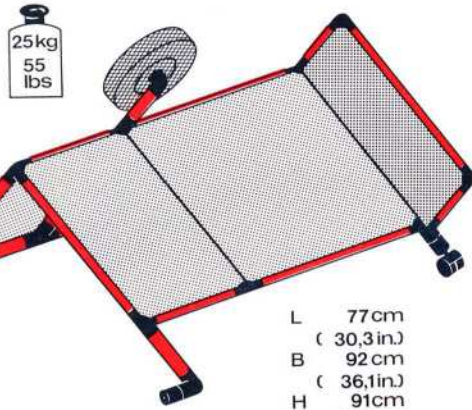

Achtung / Attention!
General Instruction

50 kg
110 lbs

L 85 cm
(33.4 in.)
B 85 cm
(33.4 in.)
H 56 cm
(22 in.)

5.89

Einkaufswagen trolley chariot

1 x Quadro BABY COLOR **1+**

Achtung / Attention!
General Instruction

50 kg
110 lbs

L 65 cm
(25.5 in.)
B 45 cm
(17.7 in.)
H 56 cm
(22 in.)

5.89

Tunnel

1 x Quadro BABY COLOR 1+

Achtung / Attention!
 General Instruction

Haus playhouse maison

1 x Quadro START 3+

Aussichtsturm startloft galerie

1 x Quadro START

3+

100 kg
220 lbs

L 85 cm
(33.4 in.)
B 85 cm
(33.4 in.)
H 85 cm
(33.4 in.)

1.86

klettern und rutschen climb and slide grimper et glisser

1 x Quadro START