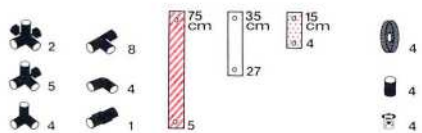

**Flugzeug
airplane
avion**

1 x Quadro TRUCK COLOR (3+)

L 150 cm
(59 in.)
B 205 cm
(80.7 in.)
H 78 cm
(30.7 in.)

4.87

**Planierraupe
caterpillar**

1 x Quadro TRUCK COLOR (3+)

L 178 cm
(70 in.)
B 85 cm
(33.4 in.)
H 98 cm
(38.6 in.)

4.87