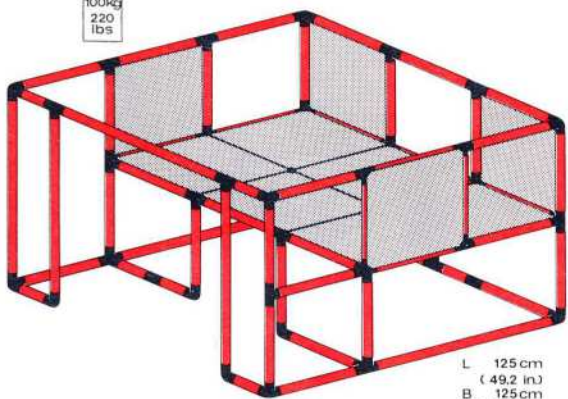

Spielcenter
play-center
centre de jeu

1 x Quadro UNIVERSAL **1+**

Achtung / Attention!
General Instruction

100kg
220 lbs

L 125 cm (49.2 in.)
B 125 cm (49.2 in.)
H 85 cm (33.4 in.)

- 1
- 11
- 11
- 8

- 2
- 11
- 4
- 3

1.86