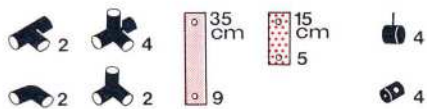

1 x Quadro BABY COLOR **1+**

Achtung / Attention!
General Instruction

Wippe 2 seesaw 2 bascule 2

L 125 cm
(49.2 in.)
B 45 cm
(17.7 in.)
H 56 cm
(22 in.)

5.89

1 x Quadro BABY COLOR **1+**

Achtung / Attention!
General Instruction

Container

L 45 cm
(17.7 in.)
B 45 cm
(17.7 in.)
H 56 cm
(22 in.)

5.89