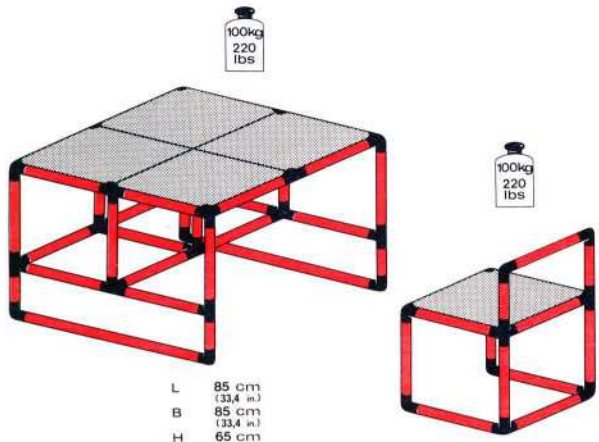

100kg
220 lbs

L 125 cm (49.2 in.)
 B 125 cm (49.2 in.)
 H 85 cm (33.4 in.)

- 1
- 11
- 11
- 8

- 2
- 11
- 4
- 3

1.86

Barren parallel bars barres paralleles

1 x Quadro UNIVERSAL (6+)

L 205 cm (80.7 in.)
B 125 cm (49.2 in.)
H 125 cm (49.2 in.)

1.86

Kasperltheater mit Bank puppet theater guignol

1 x Quadro UNIVERSAL (6+)

L 85 cm (33.4 in.)
B 45 cm (17.7 in.)
H 125 cm (49.2 in.)

L 85 cm (33.4 in.)
B 45 cm (17.7 in.)
H 65 cm (25.5 in.)

1.86

Tisch mit Stuhl table with chair table avec chaise

1 x Quadro UNIVERSAL 3+

L 85 cm
(33.4 in.)
B 85 cm
(33.4 in.)
H 65 cm
(25.5 in.)

L 45 cm
(17.7 in.)
B 45 cm
(17.7 in.)
H 65 cm
(25.5 in.)

1.86

Schreibtisch desk bureau

1 x Quadro UNIVERSAL 6+

L 165 cm
(64.9 in.)
B 125 cm
(49.2 in.)
H 65 cm
(25.5 in.)

1.86

Kaufladen playcounter with bench boutique

1 x Quadro UNIVERSAL (6+)

L 85 cm (33.4 in.)
B 59 cm (23.2 in.)
H 194 cm (76.3 in.)

- 2
- 11
- 7
- 9
- 9
- 6

1 x Quadro UNIVERSAL (6+)

Bar

L 125 cm (49.2 in.)
B 85 cm (33.4 in.)
H 105 cm (41.3 in.)