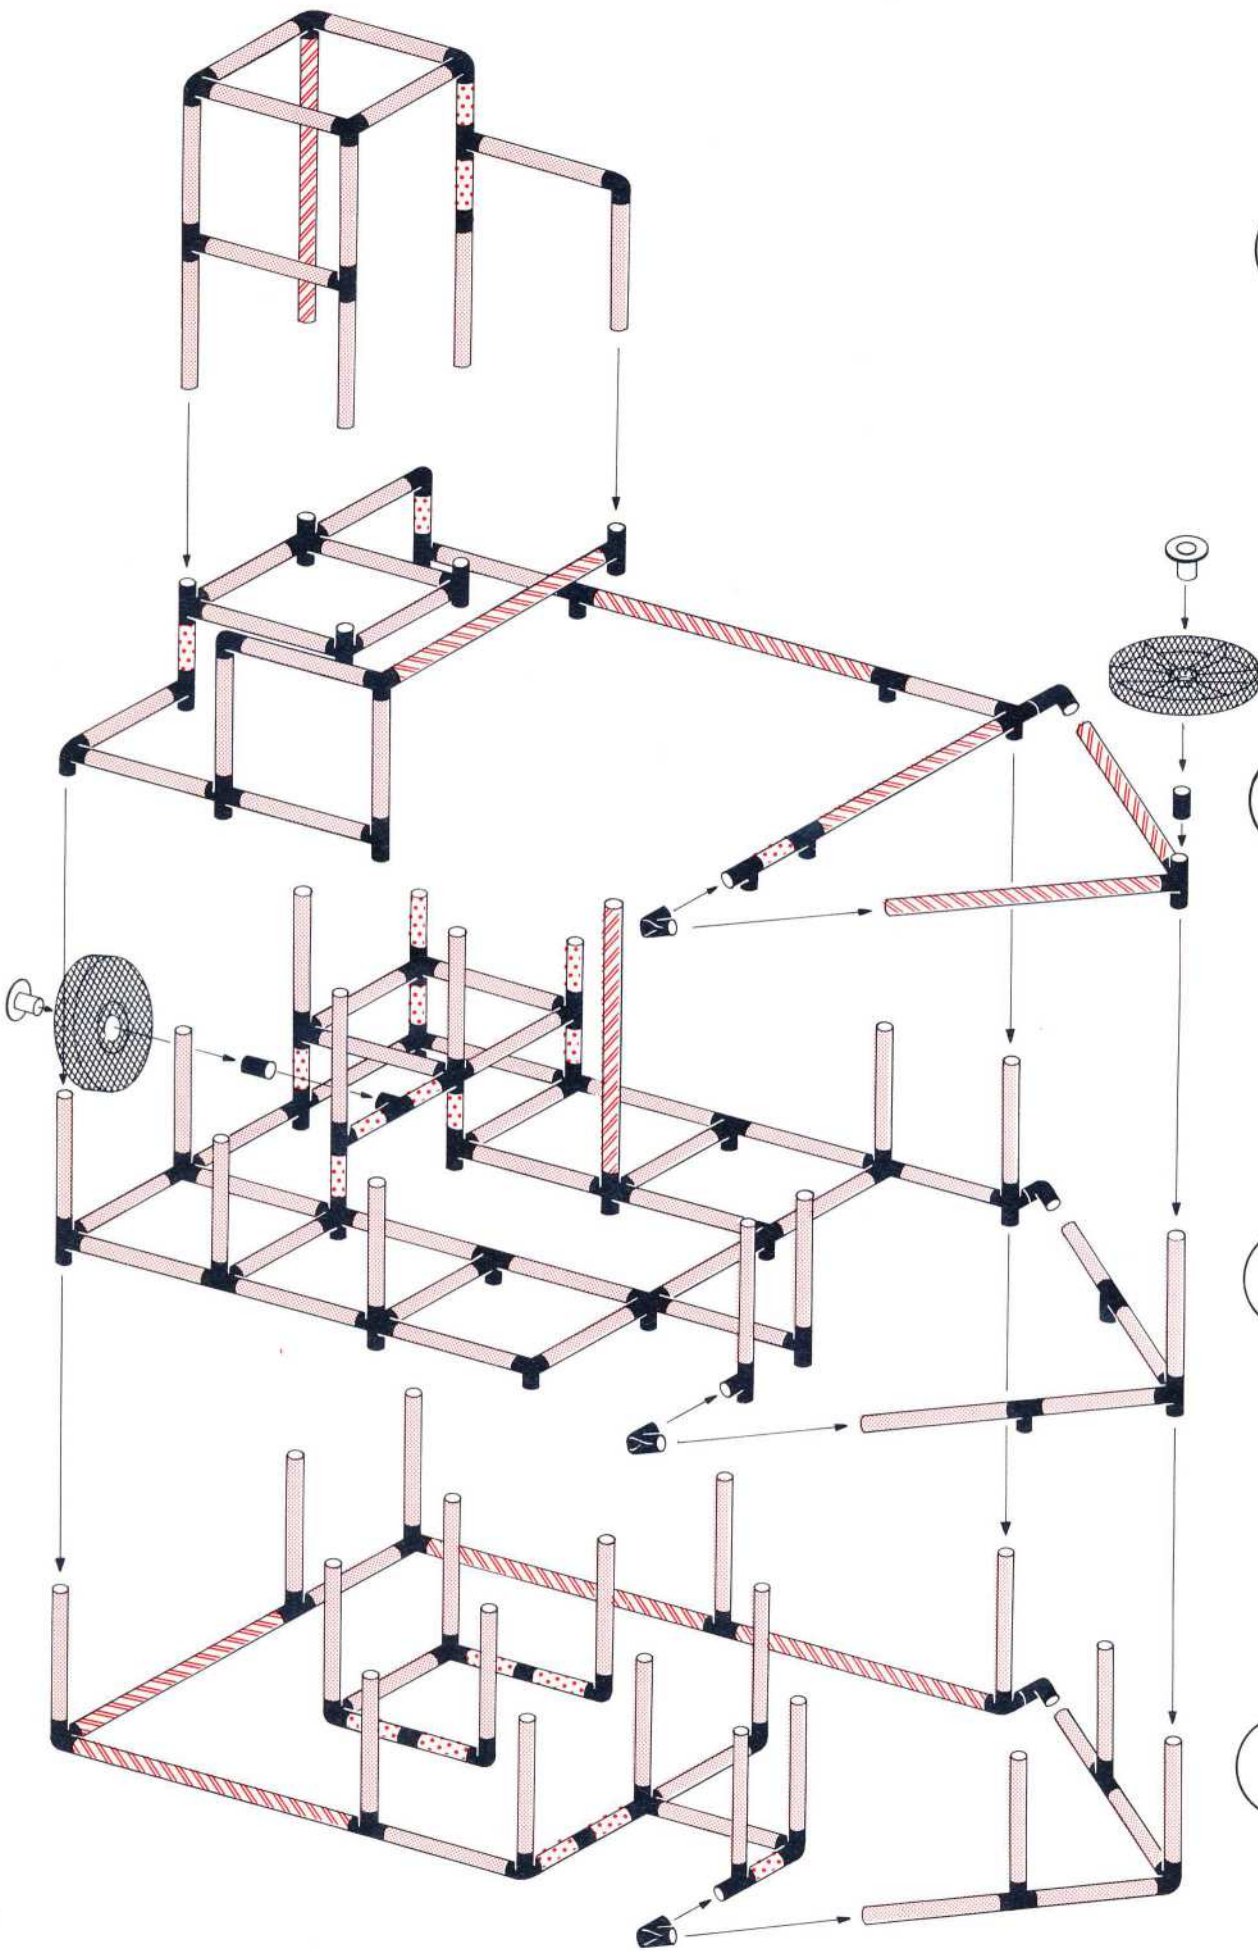

3

2

1

1 × Quadro BABY COLOR
 + 1 × Quadro START
 + 1 × Quadro UNIVERSAL

6+

Abenteuer1 - Adventure1 - Aventure1

Schiff - ship - bateau

L 238cm
 (93,5in.)
 B 135cm
 (53in.)
 H 185cm
 (72,7in.)