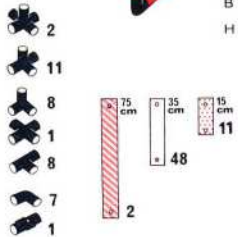

1.86

Kasperltheater mit Bank puppet theater guignol

1 x Quadro UNIVERSAL (6+)

L 85 cm (33.4 in.)
B 45 cm (17.7 in.)
H 125 cm (49.2 in.)

L 85 cm (33.4 in.)
B 45 cm (17.7 in.)
H 65 cm (25.5 in.)

1.86

Tisch mit Stuhl table with chair table avec chaise

1 x Quadro UNIVERSAL 3+

L 85 cm
(33.4 in.)
B 85 cm
(33.4 in.)
H 65 cm
(25.5 in.)

L 45 cm
(17.7 in.)
B 45 cm
(17.7 in.)
H 65 cm
(25.5 in.)

1.86

Schreibtisch desk bureau

1 x Quadro UNIVERSAL 6+

L 165 cm
(64.9 in.)
B 125 cm
(49.2 in.)
H 65 cm
(25.5 in.)

1.86

Kaufladen playcounter with bench boutique

1 x Quadro UNIVERSAL (6+)

L 85 cm (33.4 in.)
B 59 cm (23.2 in.)
H 194 cm (76.3 in.)

- 2
- 11
- 7
- 9
- 9
- 6

1 x Quadro UNIVERSAL (6+)

Bar

L 125 cm (49.2 in.)
B 85 cm (33.4 in.)
H 105 cm (41.3 in.)