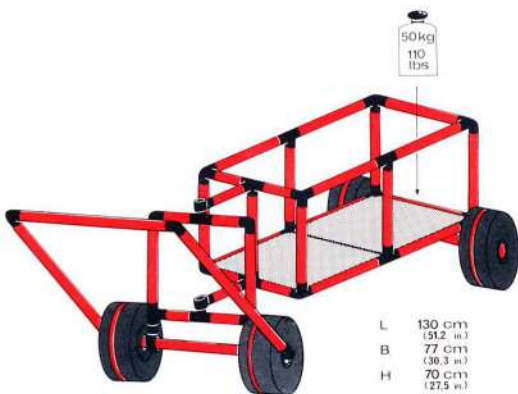

Handwagen handcart charrette

1 × Quadro JUNIOR
+ 2 × Quadro MOBIL

3+

L 130 cm
(51.2 in.)
B 77 cm
(30.3 in.)
H 70 cm
(27.5 in.)