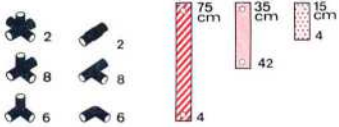

L 185 cm
(72.8 in.)
B 85 cm
(33.4 in.)
H 111 cm
(43.7 in.)