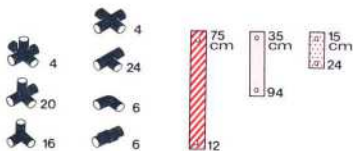

L 205 cm
(80.7 in.)
B 125 cm
(49.2 in.)
H 194 cm
(76.4 in.)

1.86

Spiel- und Klettercenter
play and climbing-center
centre de jeu et de grimper

2 × Quadro UNIVERSAL **3+**

50 kg
110 lbs

L 225 cm
(88.6 in.)
B 125 cm
(49.2 in.)
H 125 cm
(49.2 in.)