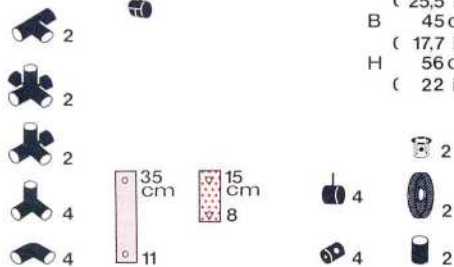

50 kg
110 lbs

L 65 cm
(25.5 in.)
B 45 cm
(17.7 in.)
H 56 cm
(22 in.)