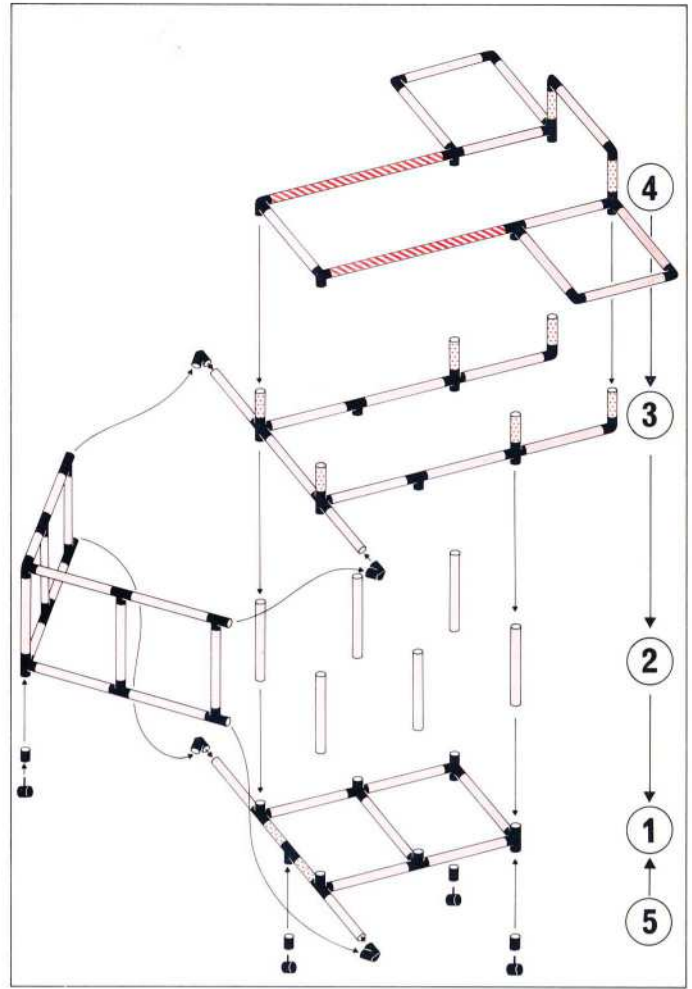

L 105 cm
(41.3 in.)
 B 85 cm
(33.4 in.)
 H 56 cm
(22 in.)

1.86

"Skyhawk"
Flugzeug
aeroplane
avion

1 x Quadro UNIVERSAL

6+

50 kg
110 lbs

L 194 cm
(76.4 in.)
 B 205 cm
(80.7 in.)
 H 87 cm
(34.3 in.)

1.86

1 x Quadro UNIVERSAL 6+

"Space Shuttle"

L 188 cm
(74 in.)
B 125 cm
(49.2 in.)
H 96 cm
(37.8 in.)

1.86

Grosses Haus large playhouse grande maison

2 x Quadro UNIVERSAL 10+

L 185 cm
(72.8 in.)
B 139 cm
(54.7 in.)
H 183 cm
(72 in.)