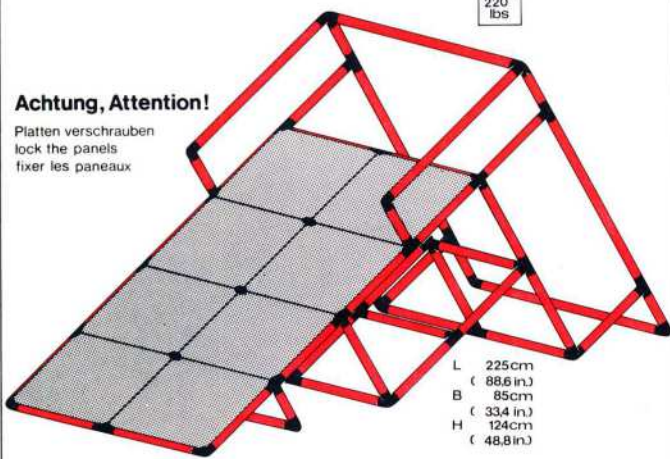

Doppelrutsche double slide double tobogan

100 kg
220 lbs

Achtung, Attention!
Platten verschrauben
lock the panels
fixer les panneaux

L 225cm
(88.6 in.)
B 85cm
(33.4 in.)
H 124cm
(48.8 in.)

- 4
- 1
- 7
- 35
- 15
- 12
- 8
- 50
- 6
- 8

1.86