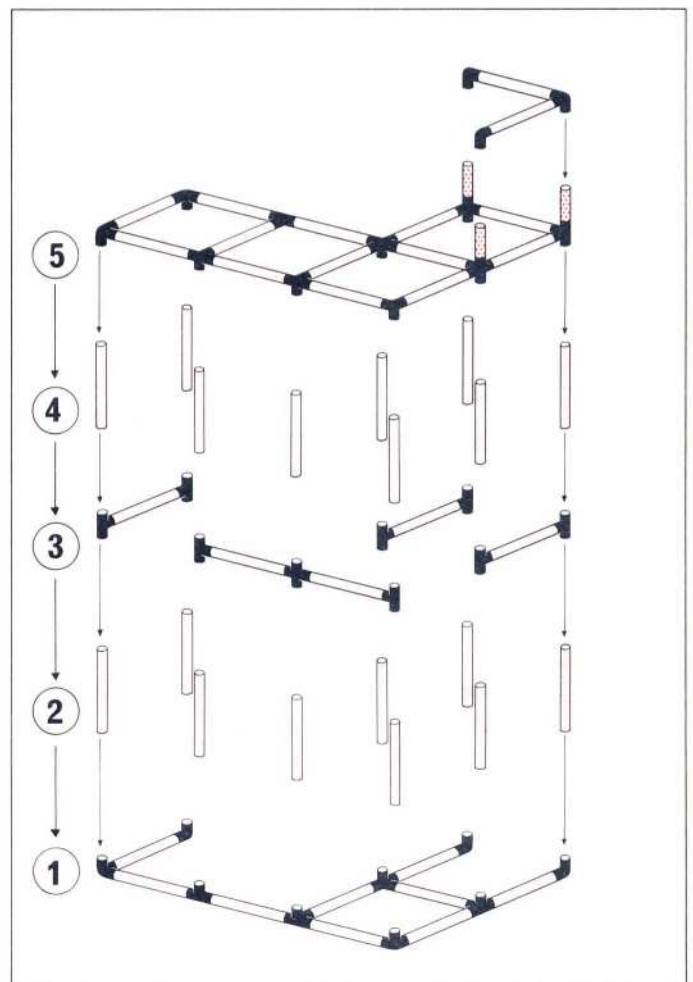

Spielecke playpen coin de jeu

1 x Quadro JUNIOR

1+

Achtung / Attention!
General Instruction

100kg
220 lbs

L 125cm
(49.2in.)
B 125cm
(49.2in.)
H 85cm
(33.4in.)

1.86

Bar

1 x Quadro JUNIOR

6+

100kg
220 lbs

L 125 cm
(49.2 in.)
B 85 cm
(33.4 in.)
H 105 cm
(41.3 in.)

1.86