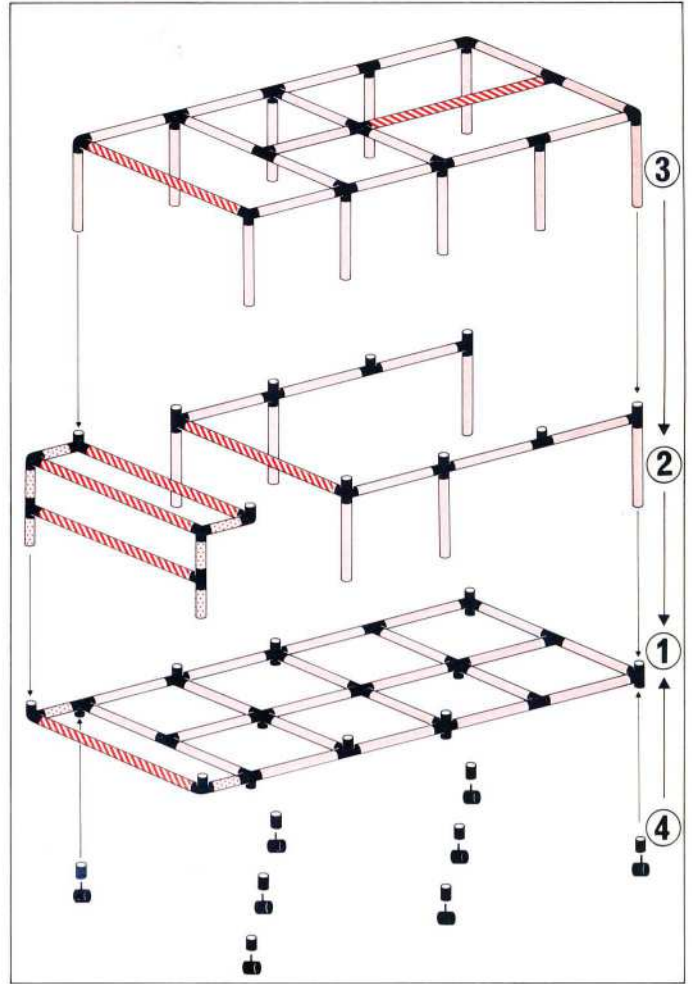

3+

"Greyhound" Bus

50 kg
110 lbs

L 185cm
(72.8 in.)
B 85cm
(33.4 in.)
H 96cm
(37.8 in.)

1.86

2 x Quadro START

3+

"Startliner" Flugzeug aeroplane avion