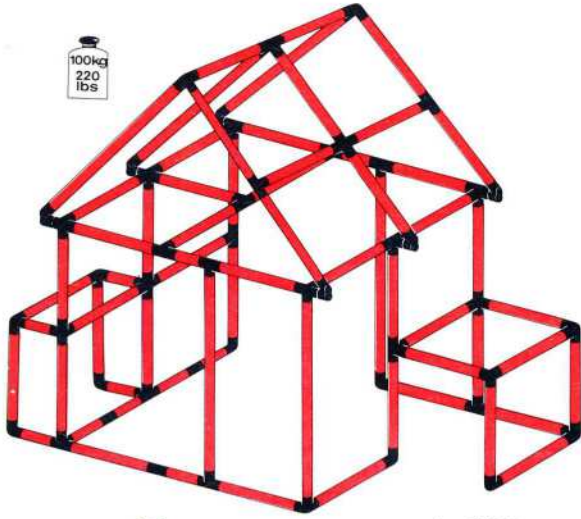

Haus playhouse maison

1 x Quadro UNIVERSAL (3+)

100kg
220 lbs

- 1
- 2
- 8
- 10
- 6
- 3
- 6

L 165cm
(64.9in.)
B 85cm
(33.4in.)
H 143cm
(56.2in.)

1.86