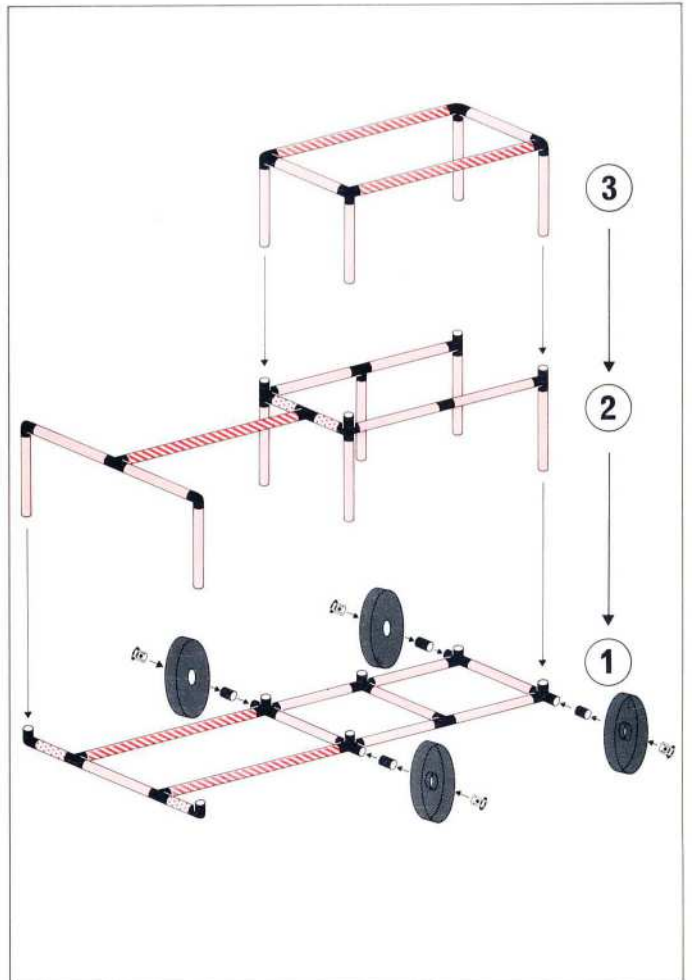

**Flugzeug
airplane
avion**

1 x Quadro TRUCK COLOR (3+)

L 150 cm
(59 in.)
B 205 cm
(80.7 in.)
H 78 cm
(30.7 in.)

4.87

**Planierraupe
caterpillar**

1 x Quadro TRUCK COLOR (3+)

L 178 cm
(70 in.)
B 85 cm
(33.4 in.)
H 98 cm
(38.6 in.)

4.87