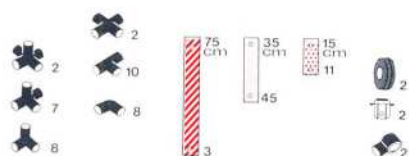

Platten verschrauben
lock the panels
fixer les panneaux

L 205 cm
(80.7 in.)
B 275 cm
(108.3 in.)
H 183 cm
(72 in.)

1.86

1 × Quadro UNIVERSAL
+ 1 × Quadro MOBIL 6+

Doppeldecker biplane biplan

L 205 cm
(80.7 in.)
B 185 cm
(72.8 in.)
H 110 cm
(43.3 in.)