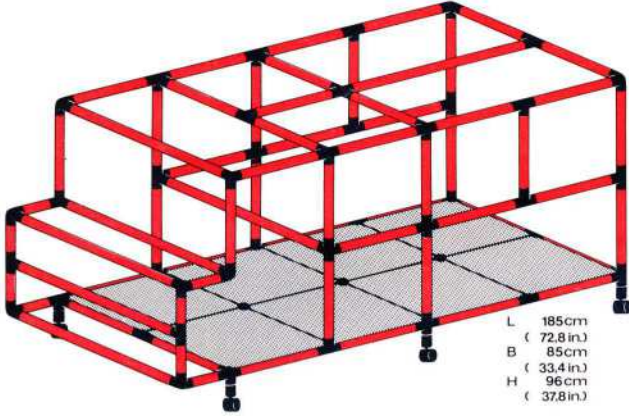

2 x Quadro START

3+

"Greyhound" Bus

50 kg
110 lbs

L 185cm
(72.8 in.)
B 85cm
(33.4 in.)
H 96cm
(37.8 in.)