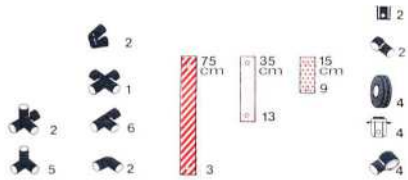

6+

L 170 cm
(66.9 in.)
B 77 cm
(30.3 in.)
H 150 cm
(59 in.)

1.86

Auto car voiture

1 × Quadro START
+ 2 × Quadro MOBIL

3+

L 110 cm
(43.3 in.)
B 77 cm
(30.3 in.)
H 70 cm
(27.5 in.)

1.86