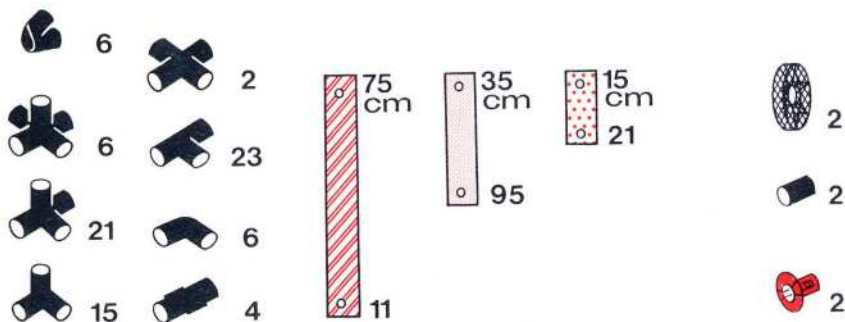

3

2

1

1 × Quadro BABY COLOR
 + 1 × Quadro START
 + 1 × Quadro UNIVERSAL

6+

Abenteuer1 - Adventure1 - Aventure1

Schiff - ship - bateau

L 238cm
 (93,5in.)
 B 135cm
 (53in.)
 H 185cm
 (72,7in.)