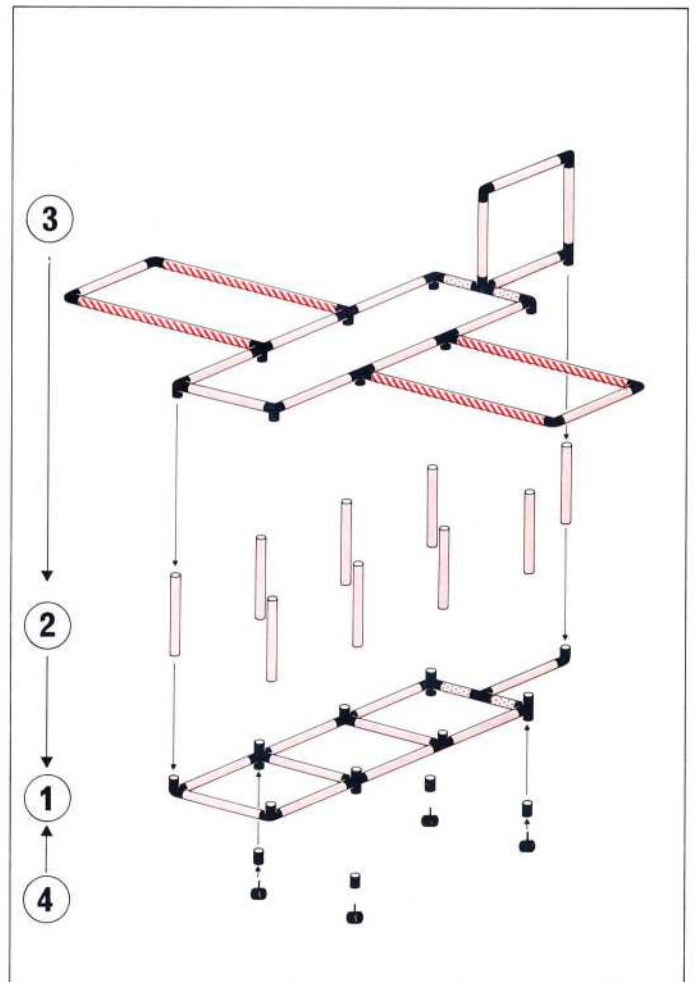

Aussichtsturm juniorloft galerie

1 x Quadro JUNIOR

3+

100kg
220
lbs

L 85 cm
(33.4 in.)
B 85 cm
(33.4 in.)
H 125 cm
(49.2 in.)

1.86

"Spitfire" Flugzeug aeroplane avion

1 x Quadro JUNIOR

3+

50kg
110
lbs

L 165 cm
(65 in.)
B 205 cm
(80.7 in.)
H 96 cm
(38 in.)

1.86